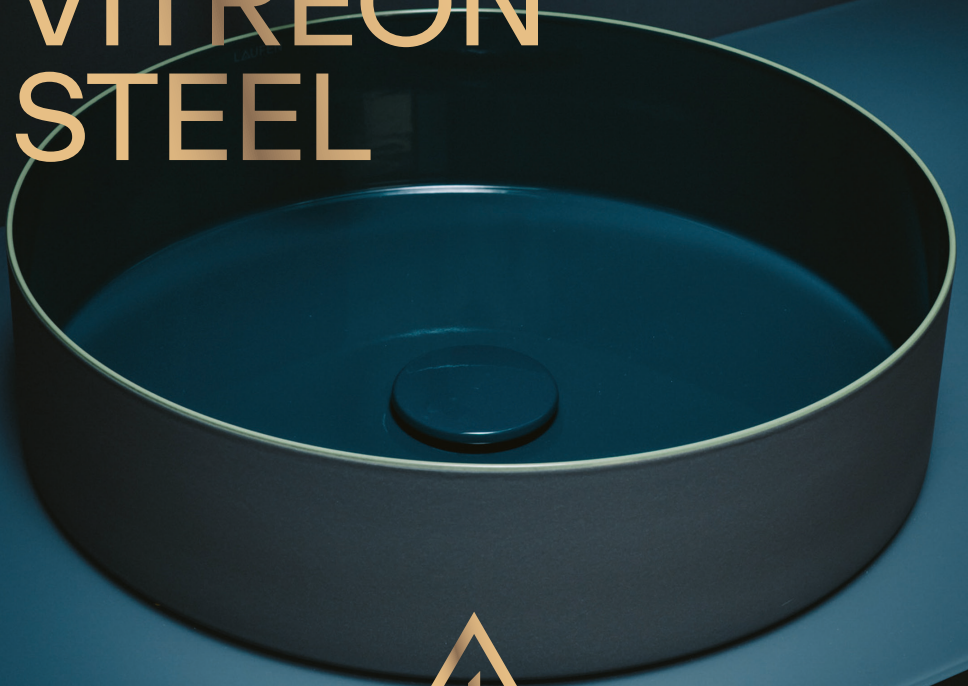

VITREON STEEL

LAUFEN

NEW FORM OF DIALOGUE

With VITREON Steel, LAUFEN presents a revolutionary material that opens up exciting new possibilities for bathroom architecture. A complement to LAUFEN's innovative material world, inspiring you to reimagine the bathroom in new forms, colours and material combinations. At the same time, VITREON Steel stands out for its outstanding functionality and exceptional durability. A discovery – in more ways than one.