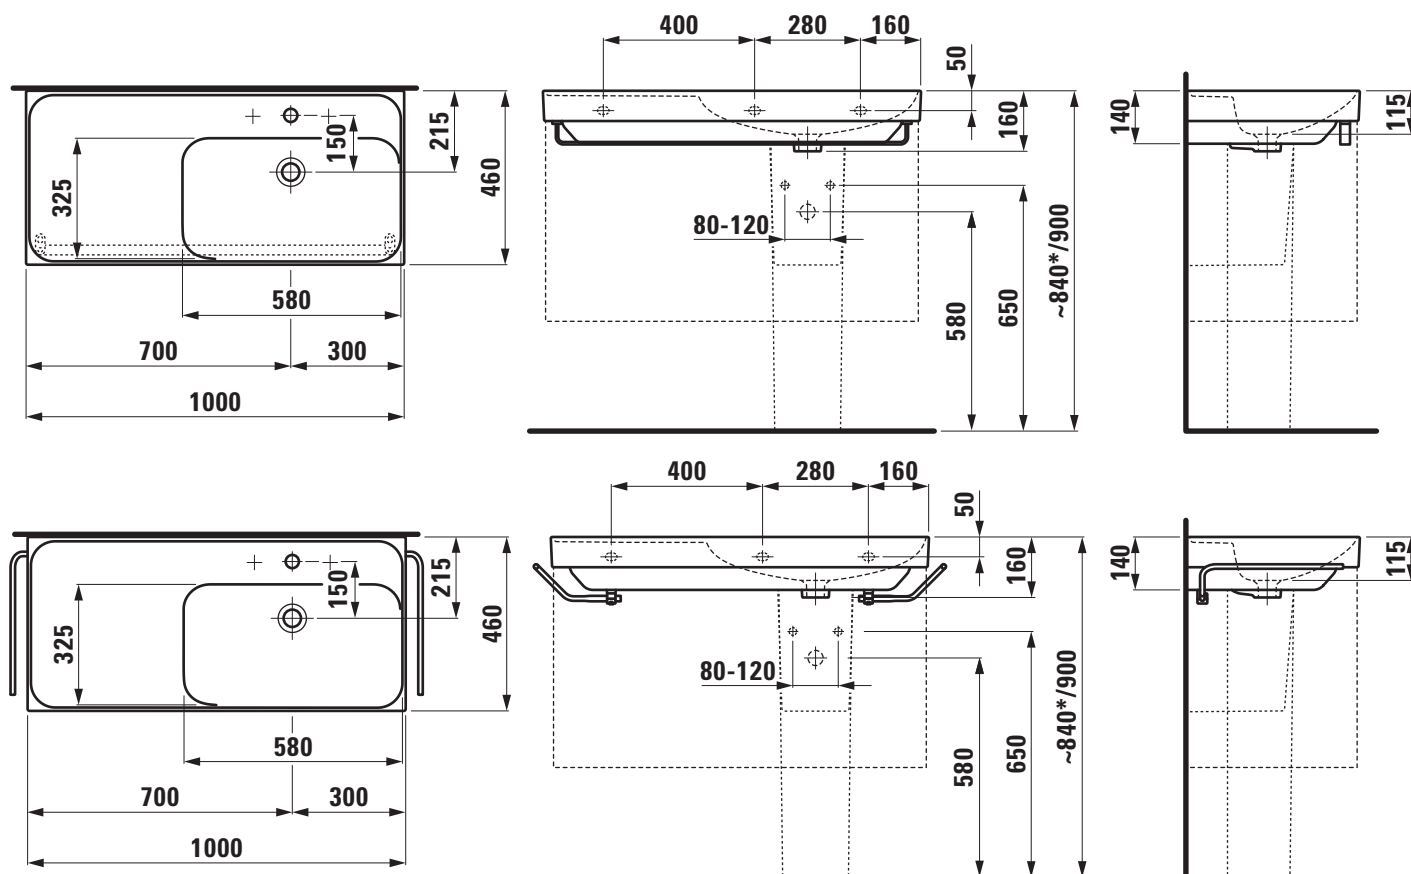

**TECHNICAL DATA**

Order no.	81711.7
Certified to	EN 31
Dimensions	1000 x 460 mm
Inside dimensions of the basin	580 x 325 mm
Specification	Charge 104 – 1 centre tap hole
Special specification	Charge 108 – 3 tap holes Charge 109 – without tap holes Charge 111 – 1 tap hole, without overflow Charge 112 – without tap hole, without overflow Charge 136 – 3 tap holes, distance 8 inches Charge 158 – 3 tap holes, without overflow
Weight	26,0 kg
Accessories excl.	Siphon cover, order no. 81995.1, 81996.3 (3 tap holes not possible) Pedestal, order no. 81995.0, 81996.2

Accessories excl.	Towel rail 950 mm, order no. 38112.7 Towel holder right, order no. 38212.0 Towel holder left, order no. 38212.1
Mounting acc. excl.	Mounting set M10 x 140 mm, order no. 89988.2
Colours	see colour table

**SPECIFICATION TEXT**

Countertop basin Laufen-MEDA, sanitary ceramic  
EN 31  
dimensions 1000 x 460 mm  
1 centre tap hole  
Special feature: overflow channel glazed  
Further options / accessories: Surface refinement LCC (only white), without tap holes, 1 tap hole/without overflow, without tap hole/overflow, 3 tap holes with/without overflow, 3 tap holes distance 8 inches, siphon cover, pedestal, bathtubs, furniture  
Order no. 81711.7

**TECHNICAL DRAWINGS / S 1 : 20**

\* = Effective height must be fixed according to the height of the pedestal.