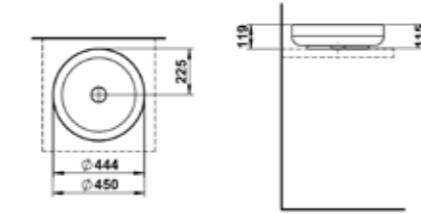

## COLOURS / OPTIONS

H512SO5

SONDO

Washbasin bowl, made of Vitreon Steel

112

H512NI2

NIB

Washbasin bowl, made of Vitreon Steel