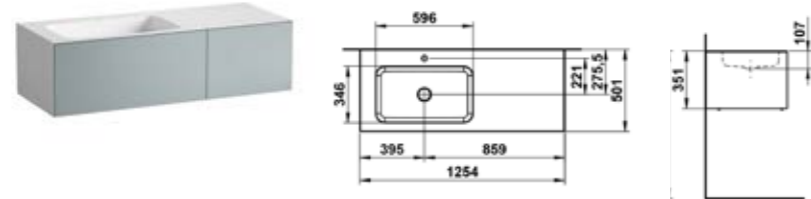

H580FO7

FOLIO

Washplace, wall-hung, made of Vitreon Steel, shelf right

111
112