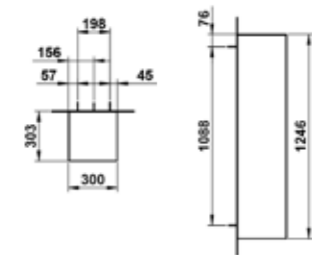

111  
112

H445891

FOLIO

Tall cabinet 1250, 1 door, door hinge left

H445892

FOLIO

Tall cabinet 1250, 1 door, door hinge right