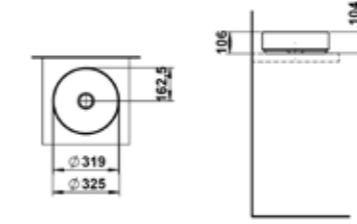

757 B99

112

H512UO2

UNISONO

Washbasin bowl, made of Vitreon Steel

B99

112

ARTICLE NUMBER	COLOURS / OPTIONS
H512UO3 UNISONO Washbasin bowl, made of Vitreon Steel	 000 716 757  B99
 	112