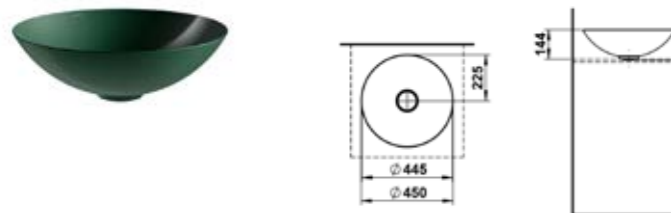

TERRA  
Washbasin bowl, made of Vitreon Steel

112

H512CA5

AQUA  
Washbasin bowl, made of Vitreon Steel

112

H580FO3

FOLIO  
Washplace, wall-hung, made of Vitreon Steel111  
112

H512CA1