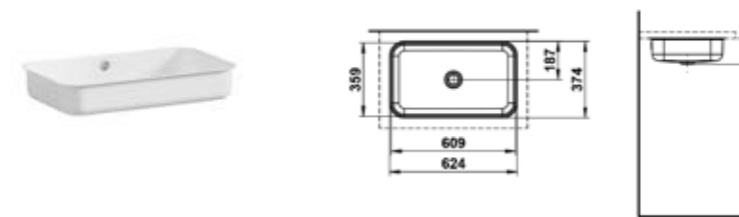

ARTICLE NUMBER

COLOURS / OPTIONS

H580FO5

FOLIO

Washplace, wall-hung, made of Vitreon Steel, shelf right and left

111
112

H580FO7

FOLIO

Washplace, wall-hung, made of Vitreon Steel, shelf right

111
112

H445891

FOLIO

Tall cabinet 1250, 1 door, door hinge left

H445892

FOLIO

Tall cabinet 1250, 1 door, door hinge right

ARTICLE NUMBER

COLOURS / OPTIONS

H561PN3

PICCOLO NOVO

Washplace, wall-hung, made of Vitreon Steel, shelf left

111

H561PN4

PICCOLO NOVO

Washplace, wall-hung, made of Vitreon Steel, shelf right

111

H512SR6

STREAM

Washbasin bowl, made of Vitreon Steel

112

H513SR7

STREAM

Under-mounted washbasin, made of Vitreon Steel

109
112