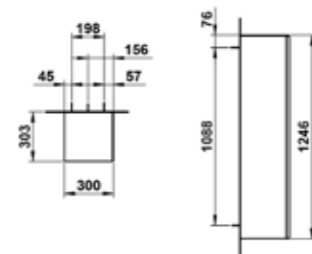

H445891

FOLIO

Tall cabinet 1250, 1 door, door hinge left