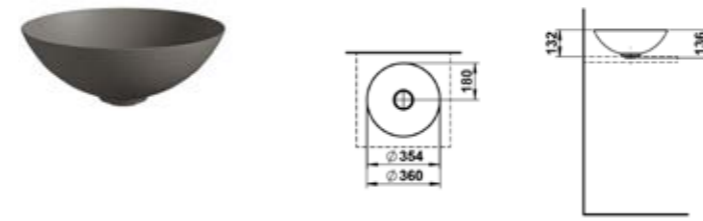

ARTICLE NUMBER

COLOURS / OPTIONS

H512CA2

TERRA
Washbasin bowl, made of Vitreon Steel

112