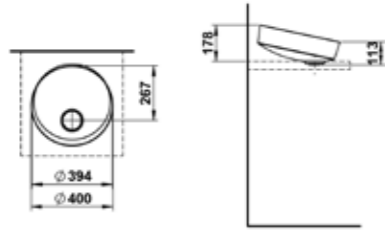

ARTICLE NUMBER

COLOURS / OPTIONS

H512TE4

TENDO

Washbasin bowl, made of Vitreon Steel

112