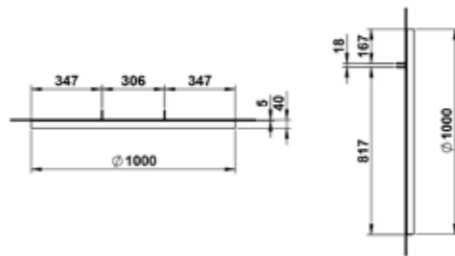

H383AS0XX0001

ASSIST
Shelf 134 mm, aluminium, two lotion dispenser cutouts, including fixing set, two plastic bottles

268 450