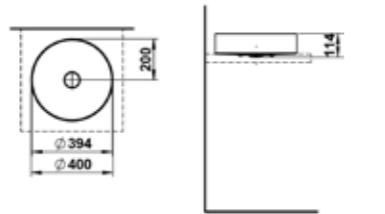

H512TC4

TRICOLOR

Washbasin bowl, made of Vitreon Steel

112