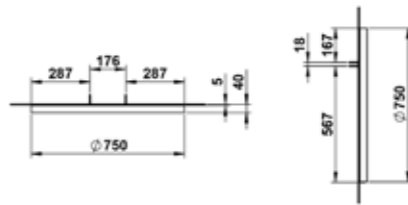

ARTICLE NUMBER

COLOURS / OPTIONS

H448500

YVA  
Mirror 600 mm, aluminium, indirect circumferential LED light

268 450

H448510

YVA  
Mirror 750 mm, aluminium, indirect circumferential LED light

268 450