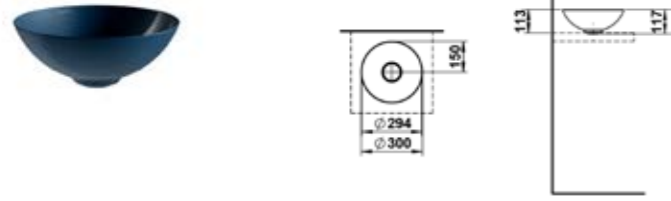

ARTICLE NUMBER

COLOURS / OPTIONS

H512CA1

AQUA
Washbasin bowl, made of Vitreon Steel

112