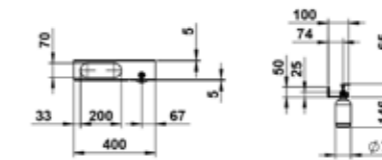

H385AS1XX0021

ASSIST
Shelf 400 mm, aluminium, lotion dispenser cutout left, towel cutout right, including fixing set, plastic bottle

268 450