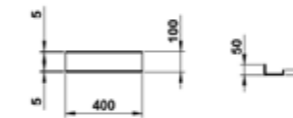

ARTICLE NUMBER

COLOURS / OPTIONS

H383AS1XX0001

ASSIST  
Shelf 225 mm, aluminium, 3 lotion dispenser cutouts, including fixing set, 3 plastic bottles

268 450

H385AS1XX0001

ASSIST  
Shelf 400 mm, aluminium

268 450