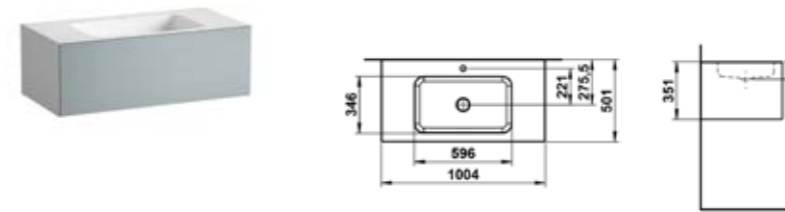

H580FO4

FOLIO
Washplace, wall-hung, made of Vitreon Steel, shelf right and left

111
112