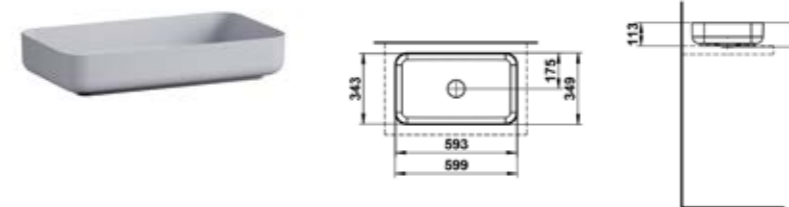

111

H512SR6

STREAM

Washbasin bowl, made of Vitreon Steel

112

H513SR7

STREAM

Under-mounted washbasin, made of Vitreon Steel