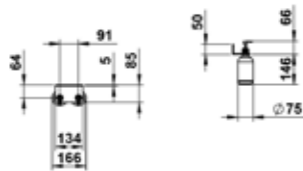

H448520

YVA  
Mirror 1000 mm, aluminium, indirect circumferential LED light

268 450

H383AS0XX0001

ASSIST  
Shelf 134 mm, aluminium, two lotion dispenser cutouts, including fixing set, two plastic bottles

268 450