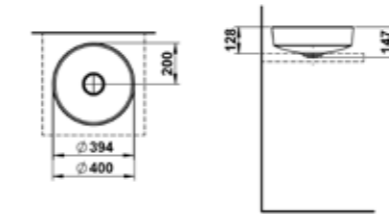

H512RO4

RIVO

Washbasin bowl, stainless steel with PVD coating

112