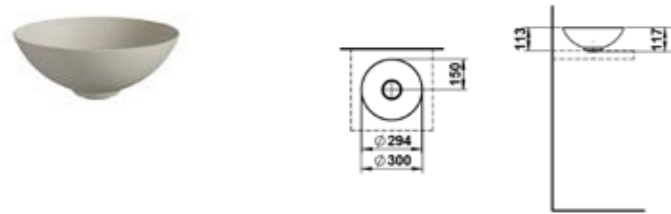

H512CA1

TERRA
Washbasin bowl, made of Vitreon Steel

112