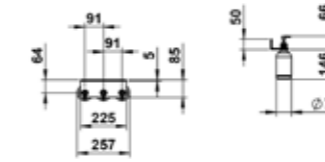

ARTICLE NUMBER

COLOURS / OPTIONS

H383AS1XX0001

ASSIST
Shelf 225 mm, aluminium, 3 lotion dispenser cutouts, including fixing set, 3 plastic bottles

268 450

H385AS1XX0001

ASSIST
Shelf 400 mm, aluminium

268 450