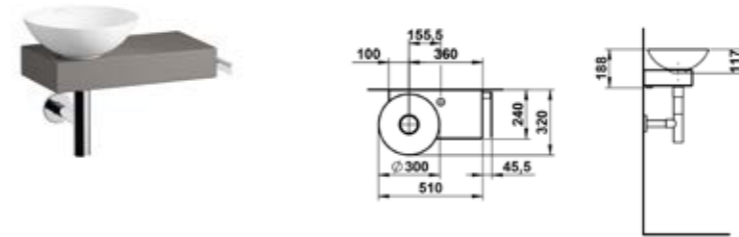

H512SR6

STREAM

Washbasin bowl, made of Vitreon Steel

112