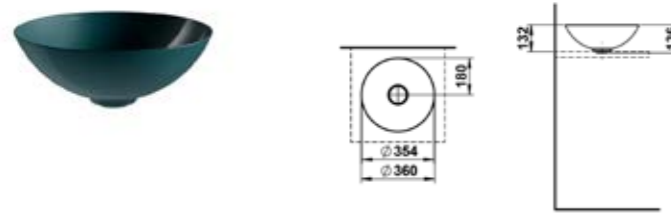

## COLOURS / OPTIONS

H512CA2

TERRA  
Washbasin bowl, made of Vitreon Steel

112

H512CA2

AQUA  
Washbasin bowl, made of Vitreon Steel

112

H512CA5