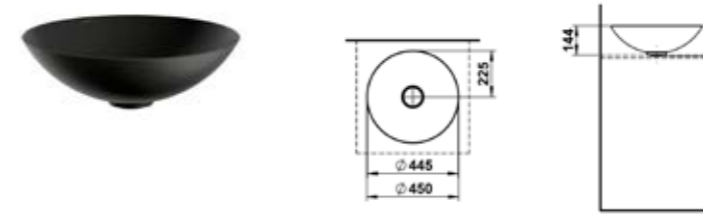

H512CA5

TERRA
Washbasin bowl, made of Vitreon Steel

112