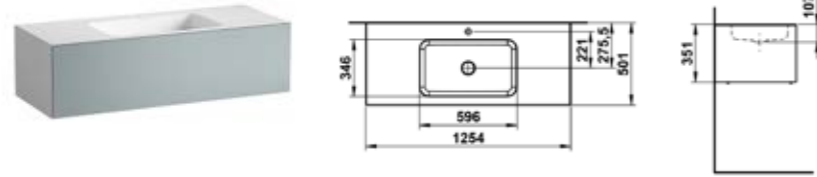

ARTICLE NUMBER

COLOURS / OPTIONS

H580FO5

FOLIO

Washplace, wall-hung, made of Vitreon Steel, shelf right and left

111
112