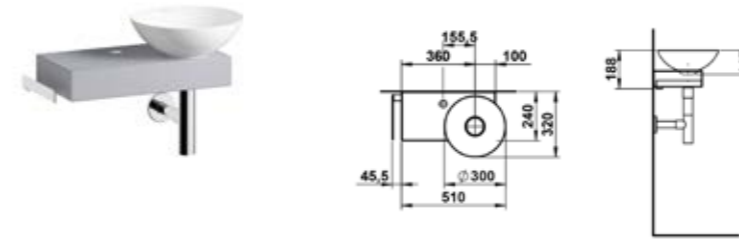

ARTICLE NUMBER

COLOURS / OPTIONS

H561PN3

PICCOLO NOVO

Washplace, wall-hung, made of Vitreon Steel, shelf left

111

H561PN4

PICCOLO NOVO

Washplace, wall-hung, made of Vitreon Steel, shelf right

111