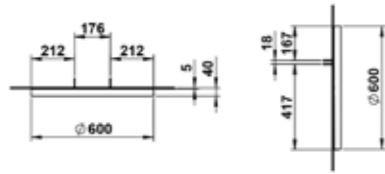

ARTICLE NUMBER

COLOURS / OPTIONS

H448500

YVA
Mirror 600 mm, aluminium, indirect circumferential LED light

268 450

H448510

YVA
Mirror 750 mm, aluminium, indirect circumferential LED light

268 450