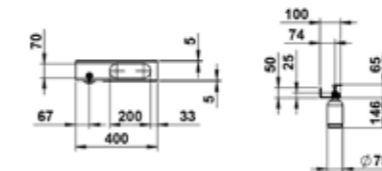

ARTICLE NUMBER

COLOURS / OPTIONS

H448500

YVA
Mirror 600 mm, aluminium, indirect circumferential LED light

268 450

H448510

YVA
Mirror 750 mm, aluminium, indirect circumferential LED light

268 450

H448520

YVA
Mirror 1000 mm, aluminium, indirect circumferential LED light

268 450

H383AS0XX0001

ASSIST
Shelf 134 mm, aluminium, two lotion dispenser cutouts, including fixing set, two plastic bottles

268 450

ARTICLE NUMBER

COLOURS / OPTIONS

H383AS1XX0001

ASSIST
Shelf 225 mm, aluminium, 3 lotion dispenser cutouts, including fixing set, 3 plastic bottles

268 450

H385AS1XX0001

ASSIST
Shelf 400 mm, aluminium

268 450

H385AS1XX0011

ASSIST
Shelf 400 mm, aluminium, lotion dispenser cutout right, towel cutout left, including fixing set, plastic bottle

268 450

H385AS1XX0021

ASSIST
Shelf 400 mm, aluminium, lotion dispenser cutout left, towel cutout right, including fixing set, plastic bottle

268 450