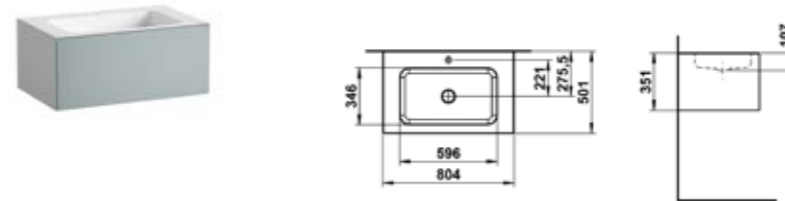

TERRA  
Washbasin bowl, made of Vitreon Steel

112

H512CA5

AQUA  
Washbasin bowl, made of Vitreon Steel

112

H580FO3

FOLIO  
Washplace, wall-hung, made of Vitreon Steel111  
112

H512CA1