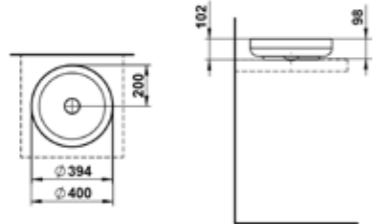

H512SO4

SONDO

Washbasin bowl, made of Vitreon Steel

757 B99

112