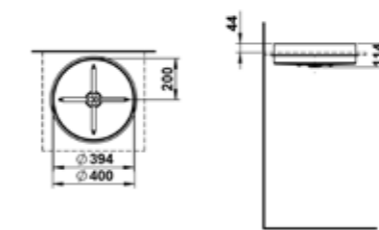

112

H517IO4

IN &amp; OUT

Drop-in washbasin, made of Vitreon Steel

112

H512SO4

SONDO

Washbasin bowl, made of Vitreon Steel