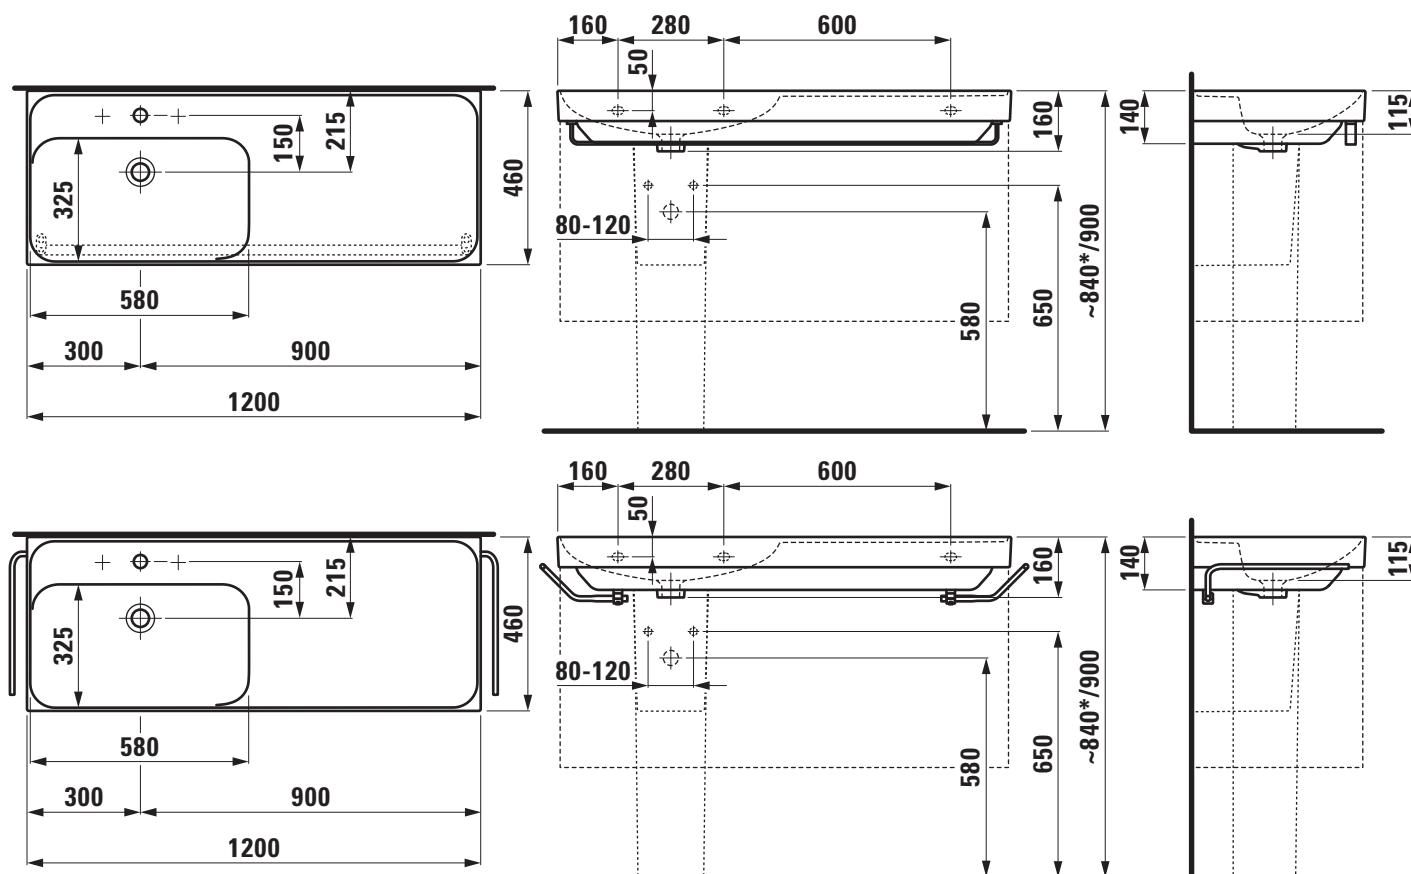

TECHNICAL DATA

Order no.	81711.0
Certified to	EN 31
Dimensions	1200 x 460 mm
Inside dimensions of the basin	580 x 325 mm
Specification	Charge 104 – 1 centre tap hole
Special specification	Charge 108 – 3 tap holes Charge 109 – without tap holes Charge 111 – 1 tap hole, without overflow Charge 112 – without tap hole, without overflow Charge 136 – 3 tap holes, distance 8 inches Charge 158 – 3 tap holes, without overflow
Weight	32,0 kg
Accessories excl.	Siphon cover, order no. 81995.1, 81996.3 (3 tap holes not possible) Pedestal, order no. 81995.0, 81996.2

Accessories excl.	Towel rail 1150 mm, order no. 38112.8 Towel holder right, order no. 38212.0 Towel holder left, order no. 38212.1
Mounting acc. excl.	Mounting set M10 x 140 mm, order no. 89988.2
Colours	see colour table

SPECIFICATION TEXT

Countertop basin Laufen-MEDA, sanitary ceramic
EN 31
dimensions 1200 x 460 mm
1 centre tap hole
Special feature: overflow channel glazed
Further options / accessories: Surface refinement LCC (only white), without tap holes, 1 tap hole/without overflow, without tap hole/overflow, 3 tap holes with/without overflow, 3 tap holes distance 8 inches, siphon cover, pedestal, bathtubs, furniture
Order no. 81711.0

TECHNICAL DRAWINGS / S 1 : 20

* = Effective height must be fixed according to the height of the pedestal.