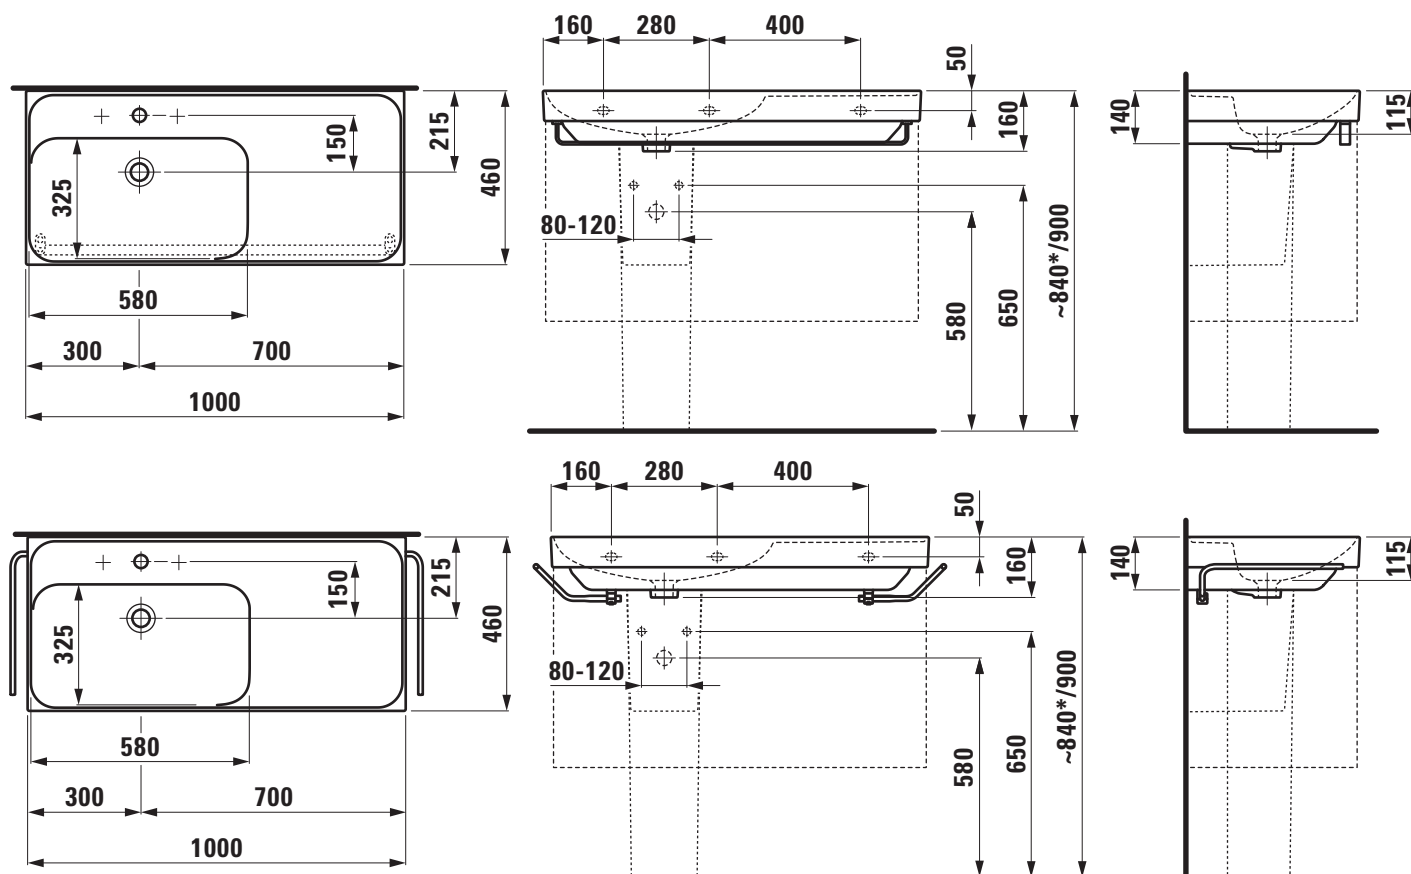

**TECHNICAL DATA**

Order no.	81711.8
Certified to	EN 31
Dimensions	1000 x 460 mm
Inside dimensions of the basin	580 x 325 mm
Specification	Charge 104 – 1 centre tap hole
Special specification	Charge 108 – 3 tap holes Charge 109 – without tap holes Charge 111 – 1 tap hole, without overflow Charge 112 – without tap hole, without overflow Charge 136 – 3 tap holes, distance 8 inches Charge 158 – 3 tap holes, without overflow
Weight	26,0 kg
Accessories excl.	Siphon cover, order no. 81995.1, 81996.3 (3 tap holes not possible) Pedestal, order no. 81995.0, 81996.2

Accessories excl.	Towel rail 950 mm, order no. 38112.7 Towel holder right, order no. 38212.0 Towel holder left, order no. 38212.1
Mounting acc. excl.	Mounting set M10 x 140 mm, order no. 89988.2
Colours	see colour table

**SPECIFICATION TEXT**

Countertop basin Laufen-MEDA, sanitary ceramic  
EN 31  
dimensions 1000 x 460 mm  
1 centre tap hole  
Special feature: overflow channel glazed  
Further options / accessories: Surface refinement LCC (only white), without tap holes, 1 tap hole/without overflow, without tap hole/overflow, 3 tap holes with/without overflow, 3 tap holes distance 8 inches, siphon cover, pedestal, bathtubs, furniture  
Order no. 81711.8

**TECHNICAL DRAWINGS / S 1 : 20**

\* = Effective height must be fixed according to the height of the pedestal.