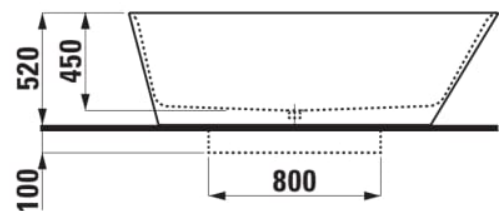

**KARTELL LAUFEN**

**Freestanding bathtub, made of Sentec solid surface**

**DIMENSIONS**

Length	1715 mm
Width	815 mm
Height	520 mm

**COLOURS AND FINISHES**

000 White

Commodity Code/Import Code Number for Foreign Trad : 39221000

Drain : Included

Installation structure : Naked

Installation type : Freestanding

Internal height (mm) : 450

Internal length (mm) : 1290

Internal width (mm) : 490

Material : Sentec, Sentec

Net weight (kg) : 104

Shape : Oval

Waste diameter (mm) : 52

Water capacity to overflow (l) : 275

**TECHNICAL DRAWINGS**