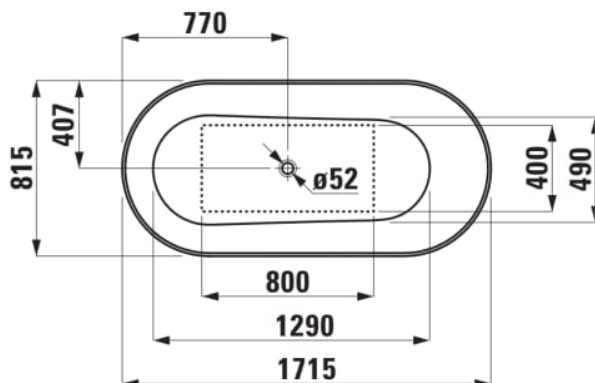

**KARTELL LAUFEN**

**Freestanding bathtub, made of Sentec solid surface**

**DIMENSIONS**

Length	1715 mm
Width	815 mm
Height	520 mm

**COLOURS AND FINISHES**

000 White

Commodity Code/Import Code Number for Foreign Trad : 39221000

Drain : Included

Installation structure : Naked

Installation type : Freestanding

Internal height (mm) : 450

Internal length (mm) : 1290

Internal width (mm) : 490

Material : Sentec, Sentec

Net weight (kg) : 104

Shape : Oval

Waste diameter (mm) : 52

Water capacity to overflow (l) : 275

**TECHNICAL DRAWINGS**