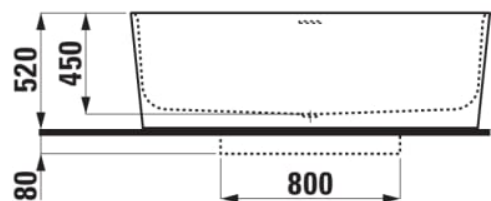

VAL

Freestanding bathtub, made of Sentec solid surface, with integrated overflow and feet

DIMENSIONS

Length	1600 mm
Width	750 mm
Height	520 mm

COLOURS AND FINISHES

000 White

#option

000 - standard option

#mountingAccessoriesExcluded\_text

click-clack waste with chrome cover Flex-pipe 1m, order no. 29443.9

Commodity Code/Import Code Number for Foreign Trad : 39221000

Material : Sentec  
 Net weight (kg) : 106  
 Shape : Oval

Water capacity to overflow (l) : 275

Installation structure : With feet  
 Installation type : Freestanding

TECHNICAL DRAWINGS

COMPATIBLE WITH

Backrest, light grey

**H2923400870001**