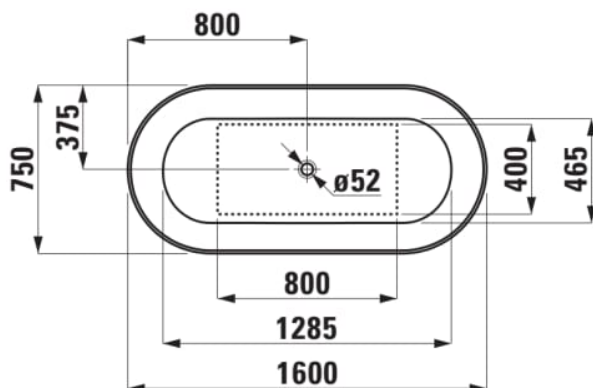

VAL

Freestanding bathtub, made of Sentec solid surface, with integrated overflow and feet

DIMENSIONS

Length	1600 mm
Width	750 mm
Height	520 mm

COLOURS AND FINISHES

000 White

#option

000 - standard option

#mountingAccessoriesExcluded\_text

click-clack waste with chrome cover Flex-pipe 1m, order no. 29443.9

Commodity Code/Import Code Number for Foreign Trad : 39221000

Material : Sentec  
 Net weight (kg) : 106  
 Shape : Oval

Water capacity to overflow (l) : 275

Installation structure : With feet  
 Installation type : Freestanding

TECHNICAL DRAWINGS

COMPATIBLE WITH

Backrest, light grey

**H2923400870001**