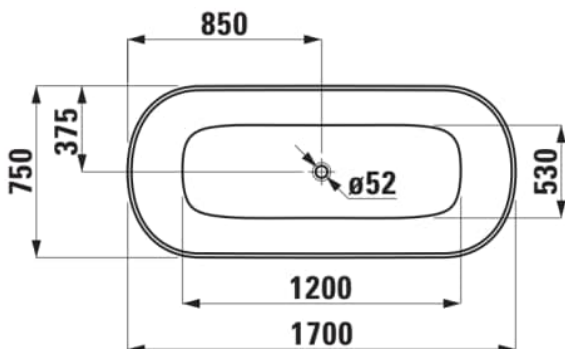

LUA

Freestanding bathtub, sanitary acrylic

DIMENSIONS

Length	1700 mm
Width	750 mm
Height	560 mm

COLOURS AND FINISHES

<input type="checkbox"/>	000 White
--------------------------	-----------

Commodity Code/Import Code Number for Foreign Trad : 39221000

Installation structure : With feet

Installation type : Freestanding

Material : Acrylic

Net weight (kg) : 39

Water capacity to overflow (l) : 215

TECHNICAL DRAWINGS

INCLUDES

Siphon cover and valve
(flange) for composite
freestanding bathtubs

H295139...0001

LUA

A design language reduced to the essentials: clear, geometric lines united in a continuous form. LUA offers a versatile bathroom collection for both private and public spaces. With extensive washbasin and WC options, coordinated faucets and statement bathtubs, all complemented by the LANI furniture range, the collection delivers a complete bathroom solution with enduring appeal.