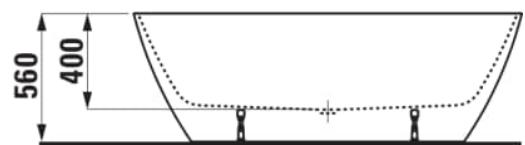

LUA

Freestanding bathtub, sanitary acrylic

DIMENSIONS

Length	1700 mm
Width	750 mm
Height	560 mm

COLOURS AND FINISHES

<input type="checkbox"/>	000 White
--------------------------	-----------

Commodity Code/Import Code Number for Foreign Trad : 39221000

Installation structure : With feet

Installation type : Freestanding

Material : Acrylic

Net weight (kg) : 39

Water capacity to overflow (l) : 215

TECHNICAL DRAWINGS

INCLUDES

Siphon cover and valve
(flange) for composite
freestanding bathtubs

H295139...0001

LUA

A design language reduced to the essentials: clear, geometric lines united in a continuous form. LUA offers a versatile bathroom collection for both private and public spaces. With extensive washbasin and WC options, coordinated faucets and statement bathtubs, all complemented by the LANI furniture range, the collection delivers a complete bathroom solution with enduring appeal.