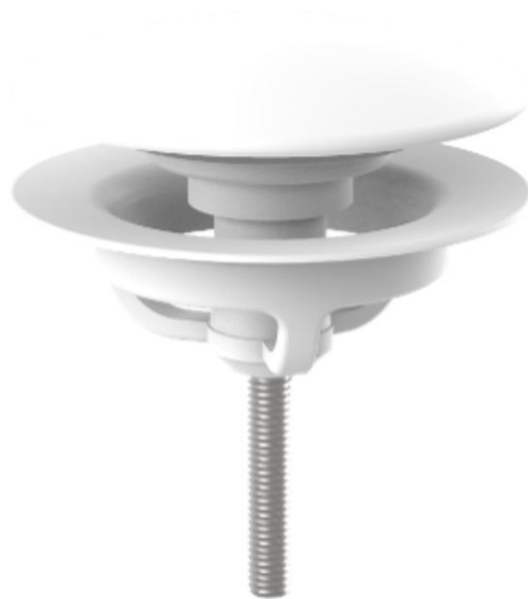

LAUFEN

Siphon cover made of Marbond and white valve for Marbond freestanding bathtubs

DIMENSIONS

| | |
|--------|--------|
| Length | 250 mm |
| Width | 200 mm |
| Height | 150 mm |

Commodity Code/Import Code Number for
Foreign Trad : 39259010

Net weight (kg) : 0.2