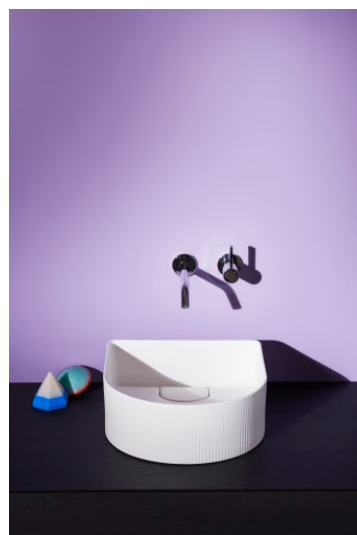

Application : Basin

Commodity Code/Import Code Number for
Foreign Trad : 84818019

Faucet type : Single-lever

Fixed spout

Flow rate (l/min - 3 bar) : 5.7

Handle position : Lateral

Installation type : Wall-mounted

Net weight (kg) : 0.59

Spout position : Central

Type of cartridge : Ceramic Disc

TECHNICAL DRAWINGS

COMPATIBLE WITH

Kartell LAUFEN

Kartell • LAUFEN transports you to a realm of ethereal beauty, where the ordinary dissolves into a bold fusion of colour, light, and design. This visionary collaboration redefines the bathroom, inviting you to shape a fluid, ever-evolving space, transforming it from mere function into a canvas for creativity and self-expression.