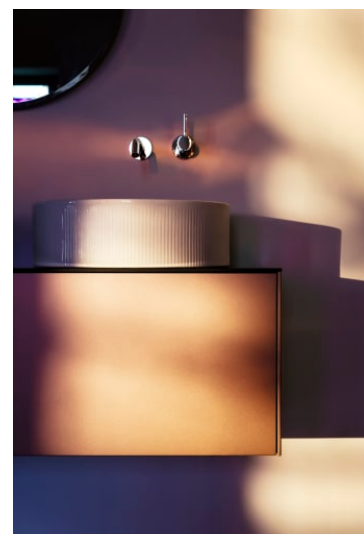

Application : Basin

Commodity Code/Import Code Number for
Foreign Trad : 84818019

Faucet type : Single-lever

Fixed spout

Flow rate (l/min - 3 bar) : 5.7

Handle position : Lateral

Installation type : Wall-mounted

Net weight (kg) : 0.59

Spout position : Central

Type of cartridge : Ceramic Disc

TECHNICAL DRAWINGS

COMPATIBLE WITH

Kartell LAUFEN

Kartell • LAUFEN transports you to a realm of ethereal beauty, where the ordinary dissolves into a bold fusion of colour, light, and design. This visionary collaboration redefines the bathroom, inviting you to shape a fluid, ever-evolving space, transforming it from mere function into a canvas for creativity and self-expression.