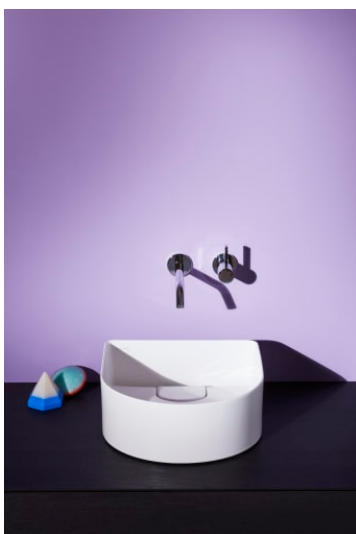

KARTELL LAUFEN

Wall-mounted mixer for Simibox 2-Point,
projection 175 mm, fixed spout

DIMENSIONS

Length	1 mm
Width	1 mm
Height	1 mm

Acoustic level (dB) : Group 1 (Up to 20 dB)

Aerator type : Honeycomb PCA

Annual energy consumption (kWh/p.a.) :
381.54

Application : Basin

Commodity Code/Import Code Number for
Foreign Trad : 84818019

Faucet type : Single-lever

Fixed spout

Flow rate (l/min - 3 bar) : 5.7

Handle position : Lateral

Installation type : Wall-mounted

Net weight (kg) : 0.59

Spout position : Central

Type of cartridge : Ceramic Disc

TECHNICAL DRAWINGS

COMPATIBLE WITH

Kartell LAUFEN

Kartell • LAUFEN transports you to a realm of ethereal beauty, where the ordinary dissolves into a bold fusion of colour, light, and design. This visionary collaboration redefines the bathroom, inviting you to shape a fluid, ever-evolving space, transforming it from mere function into a canvas for creativity and self-expression.