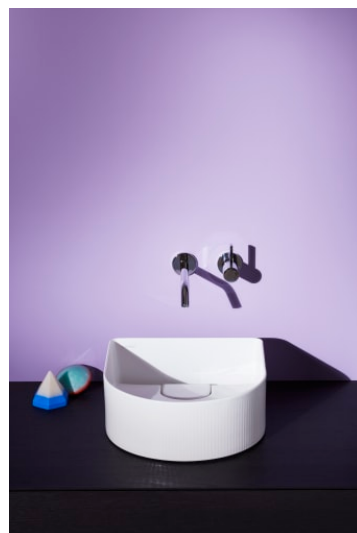

Application : Basin

Commodity Code/Import Code Number for
Foreign Trad : 84818019

Faucet type : Single-lever

Fixed spout

Flow rate (l/min - 3 bar) : 5.7

Handle position : Lateral

Installation type : Wall-mounted

Net weight (kg) : 0.59

Spout position : Central

Type of cartridge : Ceramic Disc

TECHNICAL DRAWINGS

COMPATIBLE WITH

Kartell LAUFEN

Kartell • LAUFEN transports you to a realm of ethereal beauty, where the ordinary dissolves into a bold fusion of colour, light, and design. This visionary collaboration redefines the bathroom, inviting you to shape a fluid, ever-evolving space, transforming it from mere function into a canvas for creativity and self-expression.