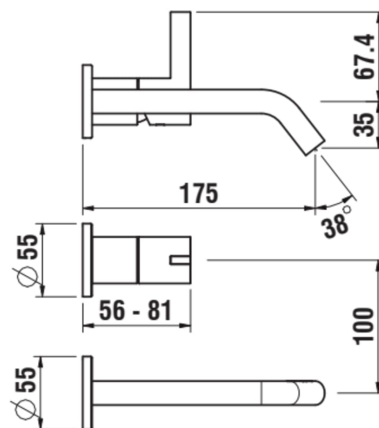

KARTELL LAUFEN

Wall-mounted mixer for Simibox 2-Point,
projection 175 mm, fixed spout

DIMENSIONS

Length	1 mm
Width	1 mm
Height	1 mm

Acoustic level (dB) : Group 1 (Up to 20 dB)

Aerator type : Honeycomb PCA

Annual energy consumption (kWh/p.a.) :
381.54

Application : Basin

Commodity Code/Import Code Number for
Foreign Trad : 84818019

Faucet type : Single-lever

Fixed spout

Flow rate (l/min - 3 bar) : 5.7

Handle position : Lateral

Installation type : Wall-mounted

Net weight (kg) : 0.59

Spout position : Central

Type of cartridge : Ceramic Disc

TECHNICAL DRAWINGS

COMPATIBLE WITH

Kartell LAUFEN

Kartell • LAUFEN transports you to a realm of ethereal beauty, where the ordinary dissolves into a bold fusion of colour, light, and design. This visionary collaboration redefines the bathroom, inviting you to shape a fluid, ever-evolving space, transforming it from mere function into a canvas for creativity and self-expression.