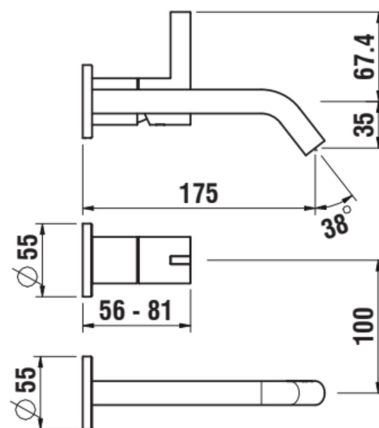

**KARTELL LAUFEN**

Wall-mounted mixer for Simibox 2-Point,  
projection 175 mm, fixed spout, PVD inox look

**DIMENSIONS**

Length	1 mm
Width	1 mm
Height	1 mm

Acoustic level (dB) : Group 1 (Up to 20 dB)

Aerator type : Honeycomb PCA

Annual energy consumption (kWh/p.a.) :  
381.54

Application : Basin

Commodity Code/Import Code Number for  
Foreign Trad : 84818019

Faucet type : Single-lever

Fixed spout

Flow rate (l/min - 3 bar) : 5.7

Handle position : Lateral

Installation type : Wall-mounted

Net weight (kg) : 0.59

Spout position : Central

Type of cartridge : Ceramic Disc

**TECHNICAL DRAWINGS**

COMPATIBLE WITH