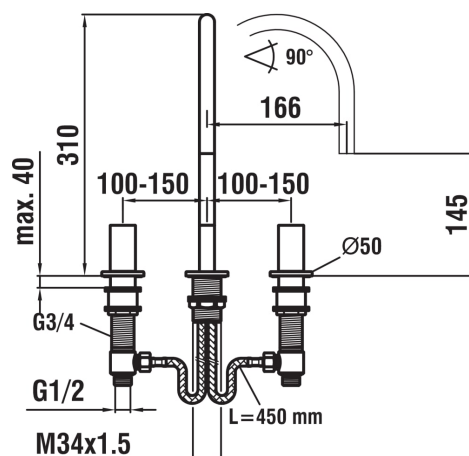

TECHNICAL DRAWINGS