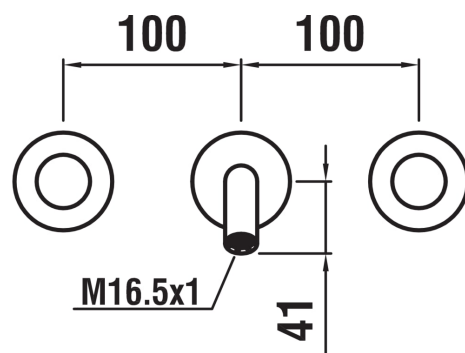

KARTELL LAUFEN

2-handle concealed basin mixer, projection 175 mm, fixed spout, PVD rosegold brushed

DIMENSIONS

Length	1 mm
Width	1 mm
Height	1 mm

Acoustic level (dB) : Group 1 (Up to 20 dB)  
 Aerator type : Honeycomb PCA  
 Annual energy consumption (kWh/p.a.) : 381.54  
 Application : Basin

Faucet type : Twin-lever  
 Fixed spout  
 Flow rate (l/min - 3 bar) : 5.7  
 Installation type : Wall-mounted

Net weight (kg) : 1.49  
 Spout position : Central  
 Twin lever control : 1/4 Turn

TECHNICAL DRAWINGS

COMPATIBLE WITH

Concealed rough brass set, for concealed 2-handle basin mixer, with 3 construction plugs, fitting to all models from LAUFEN

**HF574064000000**