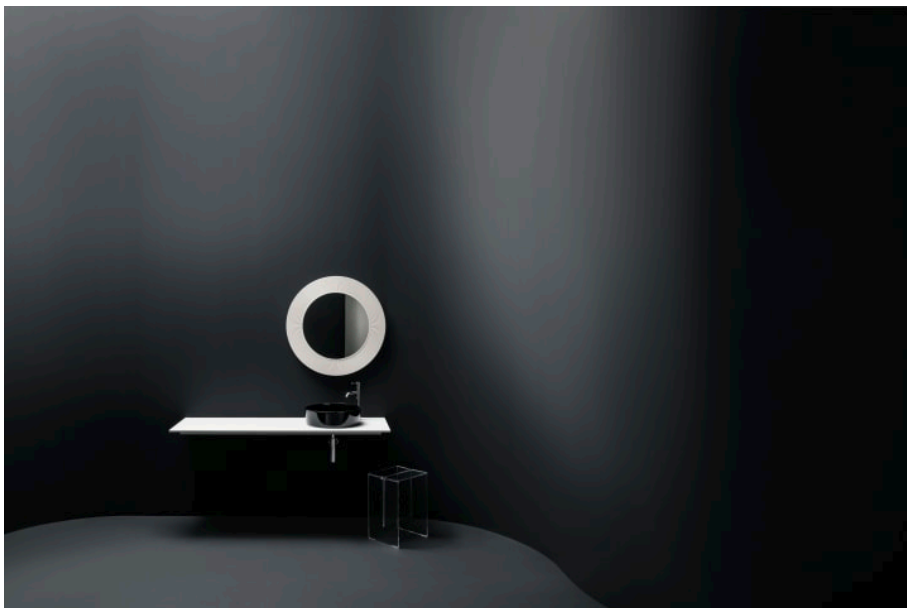

KARTELL LAUFEN

2-handle concealed basin mixer, projection 175 mm, fixed spout, PVD rosegold brushed

DIMENSIONS

Length	1 mm
Width	1 mm
Height	1 mm

Acoustic level (dB) : Group 1 (Up to 20 dB)  
 Aerator type : Honeycomb PCA  
 Annual energy consumption (kWh/p.a.) : 381.54  
 Application : Basin

Faucet type : Twin-lever  
 Fixed spout  
 Flow rate (l/min - 3 bar) : 5.7  
 Installation type : Wall-mounted

Net weight (kg) : 1.49  
 Spout position : Central  
 Twin lever control : 1/4 Turn

TECHNICAL DRAWINGS

## Kartell LAUFEN

Kartell • LAUFEN transports you to a realm of ethereal beauty, where the ordinary dissolves into a bold fusion of colour, light, and design. This visionary collaboration redefines the bathroom, inviting you to shape a fluid, ever-evolving space, transforming it from mere function into a canvas for creativity and self-expression.