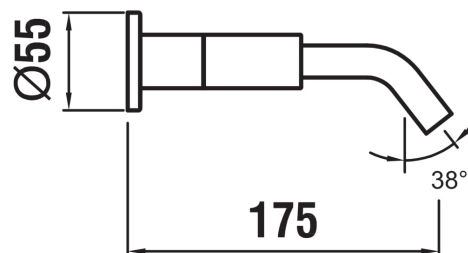

KARTELL LAUFEN

2-handle concealed basin mixer, projection 175 mm, fixed spout, PVD rosegold brushed

DIMENSIONS

Length	1 mm
Width	1 mm
Height	1 mm

Acoustic level (dB) : Group 1 (Up to 20 dB)  
 Aerator type : Honeycomb PCA  
 Annual energy consumption (kWh/p.a.) : 381.54  
 Application : Basin

Faucet type : Twin-lever  
 Fixed spout  
 Flow rate (l/min - 3 bar) : 5.7  
 Installation type : Wall-mounted

Net weight (kg) : 1.49  
 Spout position : Central  
 Twin lever control : 1/4 Turn

TECHNICAL DRAWINGS

COMPATIBLE WITH

Concealed rough brass set, for concealed 2-handle basin mixer, with 3 construction plugs, fitting to all models from LAUFEN

**HF574064000000**