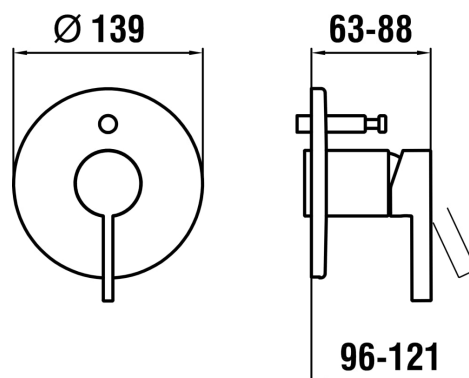

KARTELL LAUFEN

Set for concealed bath mixer, for Simibox Standard & Simibox Light

DIMENSIONS

Length	1 mm
Width	1 mm
Height	1 mm

Acoustic level (dB) : Group 1 (Up to 20 dB)

Application : Bath

Cartridge features : Flow brake,
Temperature brake

Check valve

Commodity Code/Import Code Number for
Foreign Trad : 84818011

Diverter : Automatic

Faucet type : Single-lever

Flow rate (l/min - 3 bar) : 20.6

Handle position : Lateral

Installation type : Built-in

Net weight (kg) : 1.03

Type of cartridge : Ceramic Disc

Water and energy-saving

TECHNICAL DRAWINGS

COMPATIBLE WITH

Bathtub, drop-in version, made of Sentec solid surface, with tap bank on left-hand side, with slot overflow in the side at the front, with frame