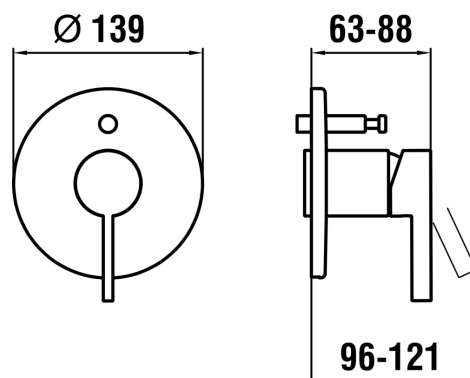

### DIMENSIONS

Length	1 mm
Width	1 mm
Height	1 mm

Acoustic level (dB) : Group 1 (Up to 20 dB)

Application : Bath

Cartridge features : Flow brake,  
Temperature brake

Check valve

Commodity Code/Import Code Number for  
Foreign Trad : 84818011

Diverter : Automatic

Faucet type : Single-lever

Flow rate (l/min - 3 bar) : 20.6

Installation type : Built-in

Net weight (kg) : 1.12

Type of cartridge : Ceramic Disc

Water and energy-saving

### TECHNICAL DRAWINGS

COMPATIBLE WITH

Bathtub, drop-in version, made of Sentec solid surface, with tap bank on left-hand side, with slot overflow in the side at the front, with frame

**H223331...6161**

Freestanding bathtub, made of Sentec solid surface, with tap bank on right-hand side, with slot overflow, with lifting system