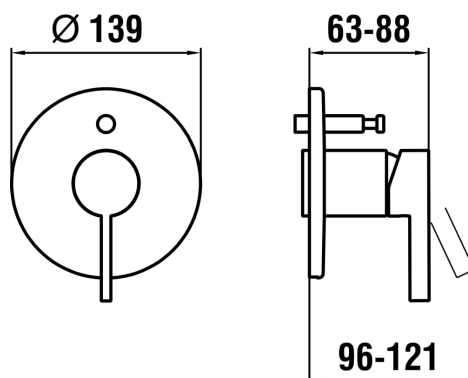

KARTELL LAUFEN

Set for concealed bath mixer, for Simibox Standard & Simibox Light, PVD rosegold brushed

DIMENSIONS

Length	1 mm
Width	1 mm
Height	1 mm

Acoustic level (dB) : Group 1 (Up to 20 dB)

Application : Bath

Cartridge features : Flow brake,
Temperature brake

Check valve

Commodity Code/Import Code Number for
Foreign Trad : 84818019

Diverter : Automatic

Faucet type : Single-lever

Flow rate (l/min - 3 bar) : 20.6

Handle position : Lateral

Installation type : Built-in

Net weight (kg) : 1.05

Type of cartridge : Ceramic Disc

Water and energy-saving

TECHNICAL DRAWINGS

COMPATIBLE WITH

Concealed box, for bath and shower mixers, fittings 1/2", with stopvalves, inversion for in-/outlets possible

HF574007000000

Concealed box, for bath and shower mixers, fittings 1/2", with stopvalves

HF574037000000

Concealed box, for bath and shower mixers, fittings 1/2", without stopvalves

HF574038000000

Kartell LAUFEN