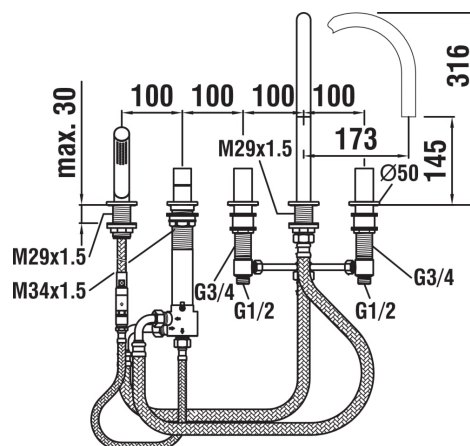

KARTELL LAUFEN

5-hole roman tub filler, projection 173 mm, fixed spout, without plate, with handspray TwinStick

DIMENSIONS

Length	1 mm
Width	1 mm
Height	1 mm

Application : Bath

Check valve

Commodity Code/Import Code Number for Foreign Trad : 84819000

Diverter : Automatic

Faucet type : Twin-lever

Fixed spout

Flexible supply hoses included

Flow rate (l/min - 3 bar) : 29.7

Installation type : Deck-mounted

Net weight (kg) : 4.61

Spout position : High

Twin lever control : 1/4 Turn

Type of cartridge : Ceramic Disc

Water connection diameter : 1/2" - 1/2"

TECHNICAL DRAWINGS

COMPATIBLE WITH

Bathtub, drop-in version, made of Sentec solid surface, with tap bank on left-hand side, with slot overflow in the side at the front, with frame

H223331...6161

Freestanding bathtub, made of Sentec solid surface, with tap bank on right-hand side, with slot overflow, with lifting system

H223332...6161

Bathtub, right corner, made of Sentec solid surface, with panel, with tap bank, with slot overflow in the side at the front, with frame