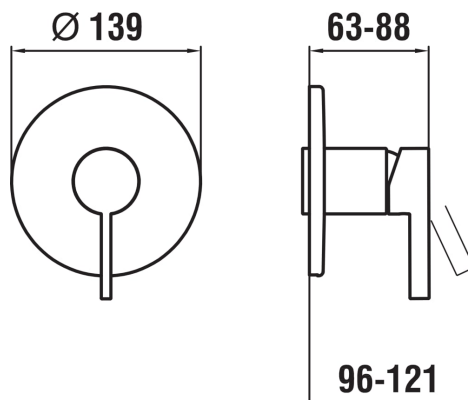

KARTELL LAUFEN

Set for concealed shower mixer, for Simibox Standard & Simibox Light, PVD rosegold brushed

DIMENSIONS

Length	1 mm
Width	1 mm
Height	1 mm

Acoustic level (dB) : Group 1 (Up to 20 dB)

Application : Shower

Cartridge features : Flow brake,
Temperature brake

Check valve

Commodity Code/Import Code Number for Foreign Trad : 84818019

Faucet type : Single-lever

Flow rate (l/min - 3 bar) : 13.1

Installation type : Built-in

Net weight (kg) : 1.01

Type of cartridge : Ceramic Disc

Water and energy-saving

TECHNICAL DRAWINGS

COMPATIBLE WITH

Concealed box, for bath and shower mixers, fittings 1/2", with stopvalves, inversion for in-/outlets possible