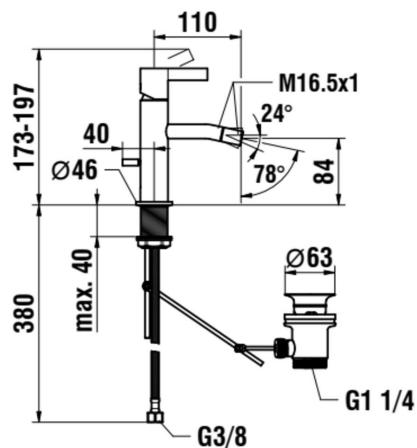

KARTELL LAUFEN

Bidet mixer, projection 110 mm, fixed spout, with pop-up waste lever, without pop-up waste

DIMENSIONS

Length	1 mm
Width	1 mm
Height	1 mm

Acoustic level (dB) : Group 1 (Up to 20 dB)

Aerator type : Honeycomb PCA

Annual energy consumption (kWh/p.a.) : 354.76

Application : Bidet

Commodity Code/Import Code Number for Foreign Trad : 84818011

Faucet type : Single-lever

Fixed spout

Flexible supply hoses included

Flow rate (l/min - 3 bar) : 5.3

Handle position : Top

Installation type : Deck-mounted

Net weight (kg) : 1.16

Spout position : Central

Type of cartridge : Ceramic Disc

Waste type : Waste not included

Water connection diameter : 3/8"

TECHNICAL DRAWINGS