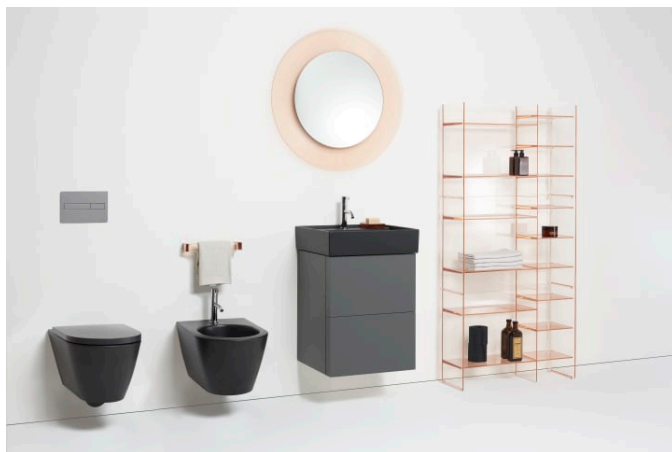

Annual energy consumption (kWh/p.a.) : 354.76

Application : Bidet

Commodity Code/Import Code Number for Foreign Trad : 84818011

Faucet type : Single-lever

Fixed spout

Flexible supply hoses included

Flow rate (l/min - 3 bar) : 5.3

Handle position : Top

Installation type : Deck-mounted

Net weight (kg) : 1.16

Spout position : Central

Type of cartridge : Ceramic Disc

Waste type : Waste not included

Water connection diameter : 3/8"

TECHNICAL DRAWINGS

COMPATIBLE WITH

Pop-up waste, "Automatic Clic", 63 mm x G1 1/4", chrome

H3709890041041

Kartell LAUFEN

Kartell • LAUFEN transports you to a realm of ethereal beauty, where the ordinary dissolves into a bold fusion of colour, light, and design. This visionary collaboration redefines the bathroom, inviting you to shape a fluid, ever-evolving space, transforming it from mere function into a canvas for creativity and self-expression.