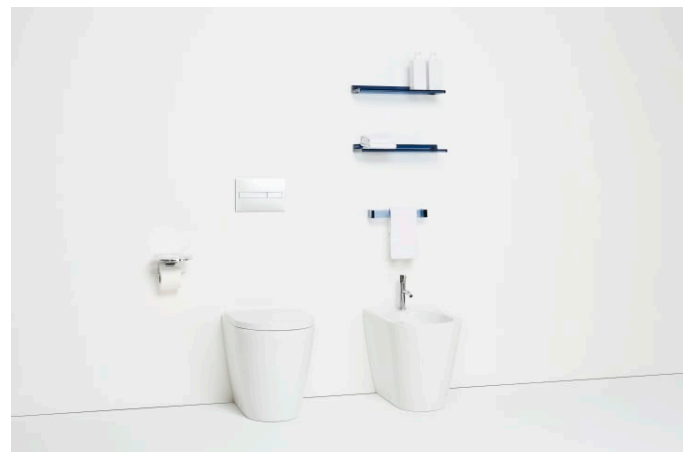

Annual energy consumption (kWh/p.a.) : 354.76

Application : Bidet

Commodity Code/Import Code Number for Foreign Trad : 84818011

Faucet type : Single-lever

Fixed spout

Flexible supply hoses included

Flow rate (l/min - 3 bar) : 5.3

Handle position : Top

Installation type : Deck-mounted

Net weight (kg) : 1.16

Spout position : Central

Type of cartridge : Ceramic Disc

Waste type : Waste not included

Water connection diameter : 3/8"

TECHNICAL DRAWINGS

COMPATIBLE WITH

Pop-up waste, "Automatic Clic", 63 mm x G1 1/4", chrome

H3709890041041

Kartell LAUFEN

Kartell • LAUFEN transports you to a realm of ethereal beauty, where the ordinary dissolves into a bold fusion of colour, light, and design. This visionary collaboration redefines the bathroom, inviting you to shape a fluid, ever-evolving space, transforming it from mere function into a canvas for creativity and self-expression.