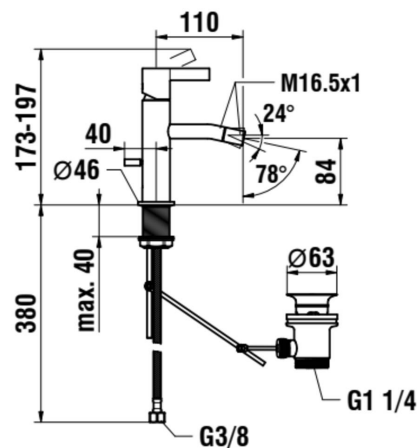

TECHNICAL DRAWINGS