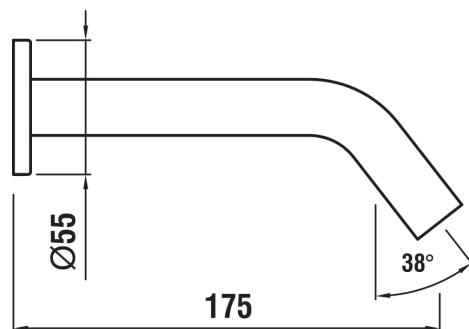

KARTELL LAUFEN

Wall-mounted spout for bath, projection 175 mm, fixed spout

DIMENSIONS

| | |
|--------|------|
| Length | 1 mm |
| Width | 1 mm |
| Height | 1 mm |

Aerator type : Laminar
Application : Bath

Commodity Code/Import Code Number for
Foreign Trad : 84818011

Installation type : Wall-mounted

Net weight (kg) : 0.56

Number of ways : 1

TECHNICAL DRAWINGS

COMPATIBLE WITH

Bathtub, drop-in version, made of Sentec solid surface, with tap bank on left-hand side, with slot overflow in the side at the front, with frame

H223331...6161

Freestanding bathtub, made of Sentec solid surface, with tap bank on right-hand side, with slot overflow, with lifting system

H223332...6161

Bathtub, right corner, made of Sentec solid surface, with panel, with tap bank, with slot overflow in the side at the front, with frame