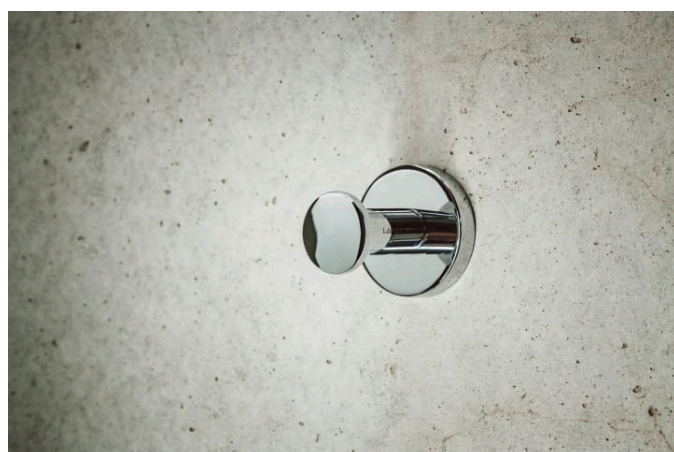

### Towel hook

## NIARA

Architectural forms with NIARA, a comprehensive collection of accessories with a minimalistic design, in a colour palette mirroring LAUFEN faucets for a harmonious aesthetic throughout the bathroom. At the heart of NIARA lies a philosophy that eschews the temporary allure of trends for a focus on sustainability, safety, and strength, offering an enduring design without compromising on style. NIARA, with its rounded form, offers a minimalistic aesthetic and is available in a sophisticated colour palette of six finishes; Chrome, Inox, Rose Gold Polished, Titanium Black Matt, Pale Gold Matt and Rose Gold Brushed.