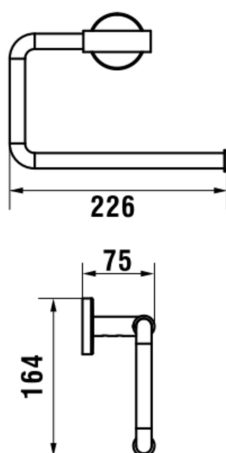

NIARA

Towel ring

DIMENSIONS

Length	226 mm
Width	72 mm
Height	164 mm

COLOURS AND FINISHES

■ 004 Chromed

Commodity Code/Import Code Number for
Foreign Trad : 73249000

Net weight (kg) : 0.51

TECHNICAL DRAWINGS

COMPATIBLE WITH

Adhesive kit simple

H380061...0001

NIARA

Architectural forms with NIARA, a comprehensive collection of accessories with a minimalistic design, in a colour palette mirroring LAUFEN faucets for a harmonious aesthetic throughout the bathroom. At the heart of NIARA lies a philosophy that eschews the temporary allure of trends for a focus on sustainability, safety, and strength, offering an enduring design without compromising on style. NIARA, with its rounded form, offers a minimalistic aesthetic and is available in a sophisticated colour palette of six finishes; Chrome, Inox, Rose Gold Polished, Titanium Black Matt, Pale Gold Matt and Rose Gold Brushed.