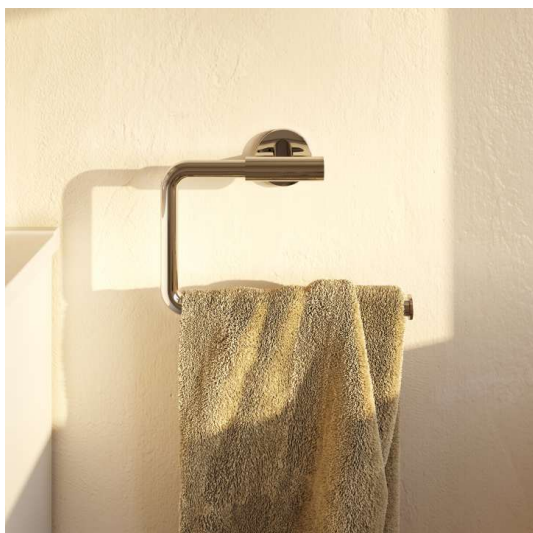

NIARA

Towel ring

DIMENSIONS

Length	226 mm
Width	72 mm
Height	164 mm

COLOURS AND FINISHES

■ 004 Chromed

Commodity Code/Import Code Number for
Foreign Trad : 73249000

Net weight (kg) : 0.51

TECHNICAL DRAWINGS

COMPATIBLE WITH

Adhesive kit simple

H380061...0001

NIARA

Architectural forms with NIARA, a comprehensive collection of accessories with a minimalistic design, in a colour palette mirroring LAUFEN faucets for a harmonious aesthetic throughout the bathroom. At the heart of NIARA lies a philosophy that eschews the temporary allure of trends for a focus on sustainability, safety, and strength, offering an enduring design without compromising on style. NIARA, with its rounded form, offers a minimalistic aesthetic and is available in a sophisticated colour palette of six finishes; Chrome, Inox, Rose Gold Polished, Titanium Black Matt, Pale Gold Matt and Rose Gold Brushed.