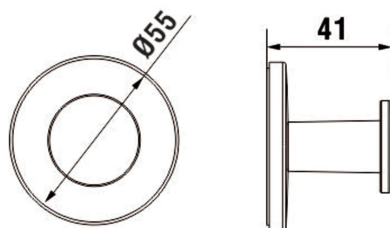

TECHNICAL DRAWINGS