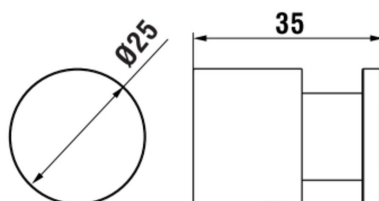

TECHNICAL DRAWINGS