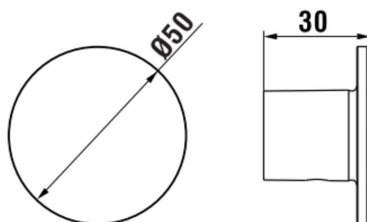

TECHNICAL DRAWINGS