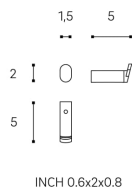

TECHNICAL DRAWINGS