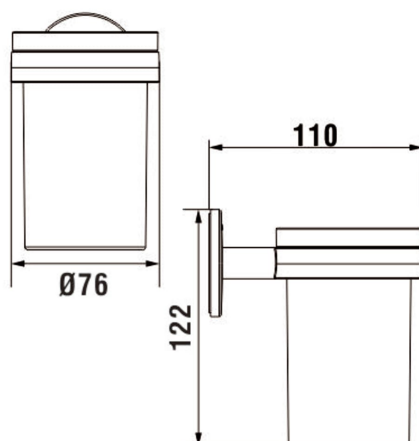

TECHNICAL DRAWINGS