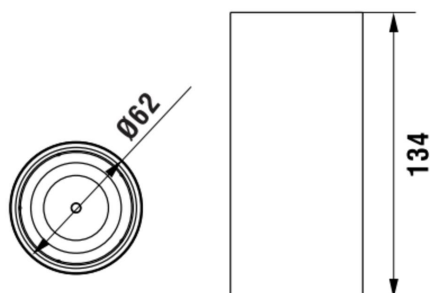

TECHNICAL DRAWINGS