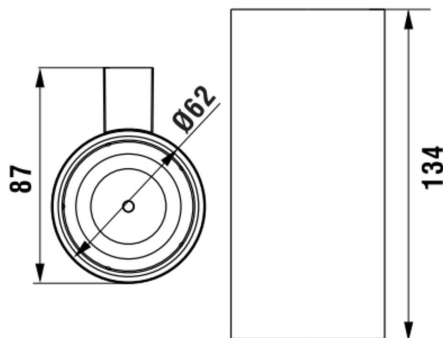

TECHNICAL DRAWINGS