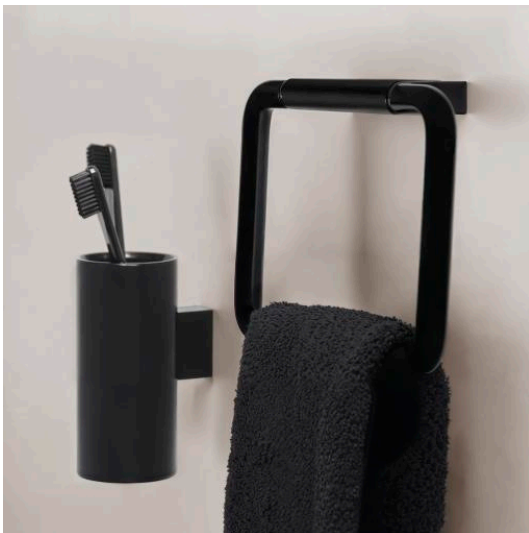

NIXIE

Wall-mounted toothbrush holder

DIMENSIONS

Length	62 mm
Width	87 mm
Height	134 mm

COLOURS AND FINISHES

■ 004 Chromed

Commodity Code/Import Code Number for Foreign Trad : 73249039

Net weight (kg) : 0.32

TECHNICAL DRAWINGS

NIXIE

The dramatic interplay of contrasting colours transcends the bathroom. Designers are free to create striking, contrast-rich spaces or serene, monochromatic environments with the NIXIE Collection of accessories in Black and White Matt, as well as a classic Chrome finish. The collection presents a minimalist aesthetic that captures the essence of modern sophistication in a comprehensive suite of practical accessories designed to provide contemporary finishing touches to any bathroom.