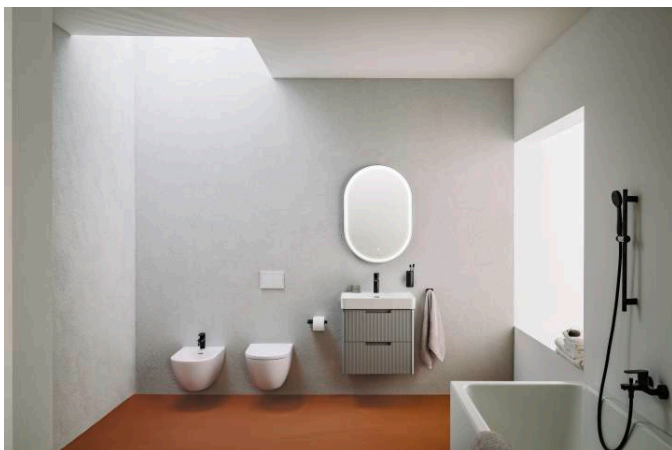

NIXIE

Wall-mounted toothbrush holder

DIMENSIONS

Length	62 mm
Width	87 mm
Height	134 mm

COLOURS AND FINISHES

■ 004 Chromed

Commodity Code/Import Code Number for Foreign Trad : 73249039

Net weight (kg) : 0.32

TECHNICAL DRAWINGS

NIXIE

The dramatic interplay of contrasting colours transcends the bathroom. Designers are free to create striking, contrast-rich spaces or serene, monochromatic environments with the NIXIE Collection of accessories in Black and White Matt, as well as a classic Chrome finish. The collection presents a minimalist aesthetic that captures the essence of modern sophistication in a comprehensive suite of practical accessories designed to provide contemporary finishing touches to any bathroom.