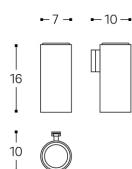

#### DIMENSIONS

Length	71 mm
Width	71 mm
Height	156 mm

#### TECHNICAL DRAWINGS

INCH 3.1x3.9x6.3