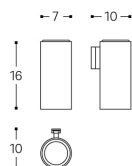

HALI

Wall-mounted toothbrush holder

DIMENSIONS

Length	71 mm
Width	91 mm
Height	156 mm

COLOURS AND FINISHES

■ 004 Chromed

Commodity Code/Import Code Number for Foreign Trad : 73249000

Net weight (kg) : 1.16

TECHNICAL DRAWINGS

INCH 3.1x3.9x6.3

HALI

With a refined and sophisticated character, HALI is the quintessence of understated elegance. With discreet proportions and subtle decorative details the collection embodies modern sophistication. Designed for those who seek the finest in design without compromise, HALI offers a premium selection, merging modern functionality with an elegance which is certain to elevate any bathroom space.