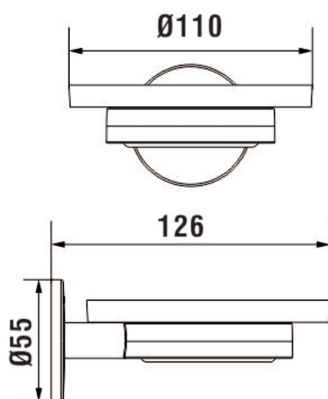

TECHNICAL DRAWINGS