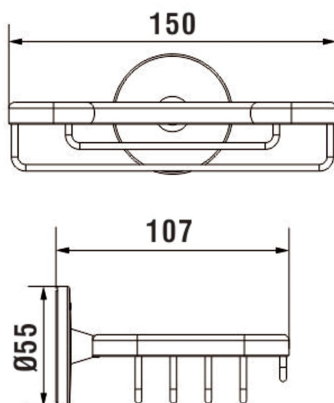

TECHNICAL DRAWINGS