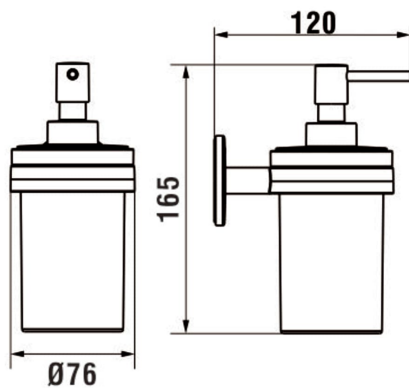

TECHNICAL DRAWINGS