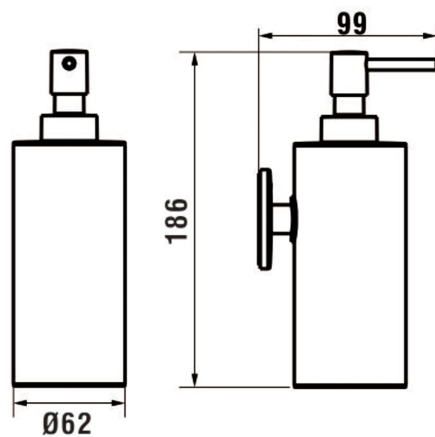

TECHNICAL DRAWINGS