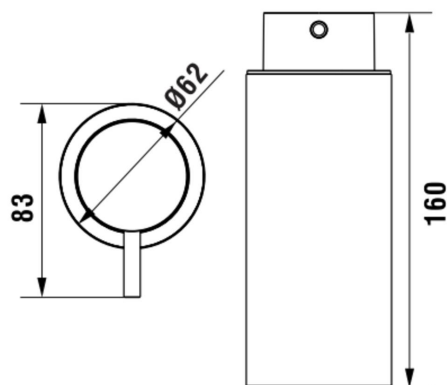

TECHNICAL DRAWINGS