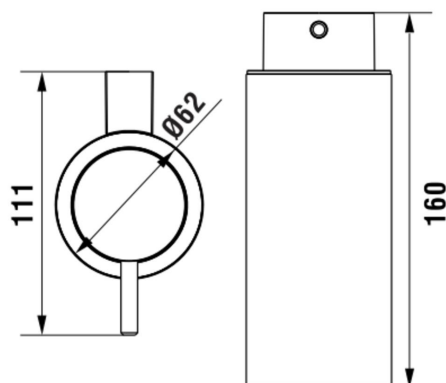

TECHNICAL DRAWINGS