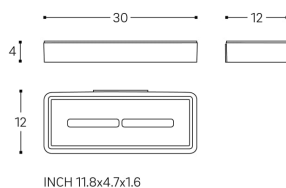

TECHNICAL DRAWINGS