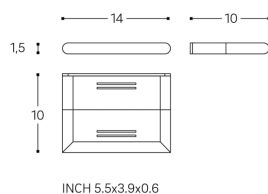

HALI

Soap dish

DIMENSIONS

| | |
|--------|--------|
| Length | 142 mm |
| Width | 104 mm |
| Height | 15 mm |

COLOURS AND FINISHES

■ 004 Chromed

Commodity Code/Import Code Number for
Foreign Trad : 73239300

Net weight (kg) : 0.4

TECHNICAL DRAWINGS

HALI

With a refined and sophisticated character, HALI is the quintessence of understated elegance. With discreet proportions and subtle decorative details the collection embodies modern sophistication. Designed for those who seek the finest in design without compromise, HALI offers a premium selection, merging modern functionality with an elegance which is certain to elevate any bathroom space.