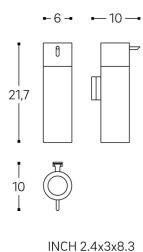

TECHNICAL DRAWINGS