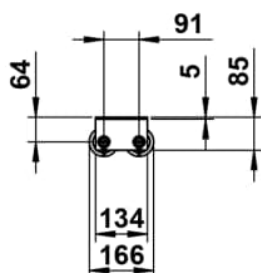

ASSIST

Shelf 134 mm, aluminium, two lotion dispenser cutouts, including fixing set, two plastic bottles

DIMENSIONS

Length	166 mm
Width	101 mm
Height	196 mm

COLOURS AND FINISHES

268 White matt

#option

000 - standard option

Commodity Code/Import Code Number for Foreign Trad : 73249000

Installation type : Wall-mounted

Material : Wood

Net weight (kg) : 0.5

Shape : Rectangular

TECHNICAL DRAWINGS

ASSIST

ASSIST is more than just a functional accessory – it is an architectural statement. With its floating lightness and uncompromising linearity, ASSIST introduces a new dimension of design into the bathroom. The shelves provide space for everyday essentials without creating visual clutter. Whether in private bathrooms or high-end commercial spaces, its understated design integrates seamlessly, allowing materials and forms to take center stage. ASSIST is the perfect addition to spaces that are not merely designed, but composed.