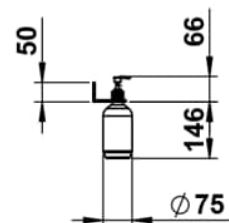

ASSIST

Shelf 134 mm, aluminium, two lotion dispenser cutouts, including fixing set, two plastic bottles

DIMENSIONS

Length	166 mm
Width	101 mm
Height	196 mm

COLOURS AND FINISHES

268 White matt

#option

000 - standard option

Commodity Code/Import Code Number for Foreign Trad : 73249000

Installation type : Wall-mounted

Material : Wood

Net weight (kg) : 0.5

Shape : Rectangular

TECHNICAL DRAWINGS

ASSIST

ASSIST is more than just a functional accessory – it is an architectural statement. With its floating lightness and uncompromising linearity, ASSIST introduces a new dimension of design into the bathroom. The shelves provide space for everyday essentials without creating visual clutter. Whether in private bathrooms or high-end commercial spaces, its understated design integrates seamlessly, allowing materials and forms to take center stage. ASSIST is the perfect addition to spaces that are not merely designed, but composed.