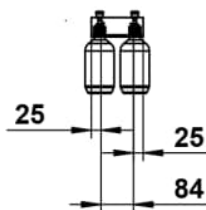

ASSIST

Shelf 134 mm, aluminium, two lotion dispenser cutouts, including fixing set, two plastic bottles

DIMENSIONS

Length	166 mm
Width	101 mm
Height	196 mm

COLOURS AND FINISHES

268 White matt

#option

000 - standard option

Commodity Code/Import Code Number for Foreign Trad : 73249000

Installation type : Wall-mounted

Material : Wood

Net weight (kg) : 0.5

Shape : Rectangular

TECHNICAL DRAWINGS

ASSIST

ASSIST is more than just a functional accessory – it is an architectural statement. With its floating lightness and uncompromising linearity, ASSIST introduces a new dimension of design into the bathroom. The shelves provide space for everyday essentials without creating visual clutter. Whether in private bathrooms or high-end commercial spaces, its understated design integrates seamlessly, allowing materials and forms to take center stage. ASSIST is the perfect addition to spaces that are not merely designed, but composed.