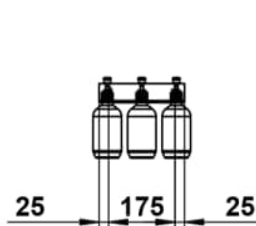

ASSIST

Shelf 225 mm, aluminium, 3 lotion dispenser cutouts, including fixing set, 3 plastic bottles

DIMENSIONS

Length	257 mm
Width	101 mm
Height	196 mm

COLOURS AND FINISHES

268 White matt

#option

000 - standard option

Commodity Code/Import Code Number for Foreign Trad : 73249000

Material : Wood

Shape : Rectangular

Installation type : Wall-mounted

Net weight (kg) : 0.6

TECHNICAL DRAWINGS

ASSIST

ASSIST is more than just a functional accessory – it is an architectural statement. With its floating lightness and uncompromising linearity, ASSIST introduces a new dimension of design into the bathroom. The shelves provide space for everyday essentials without creating visual clutter. Whether in private bathrooms or high-end commercial spaces, its understated design integrates seamlessly, allowing materials and forms to take center stage. ASSIST is the perfect addition to spaces that are not merely designed, but composed.