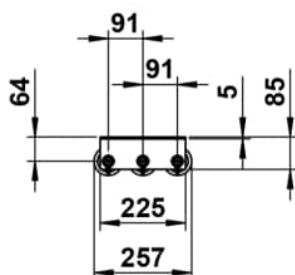

ASSIST

Shelf 225 mm, aluminium, 3 lotion dispenser cutouts, including fixing set, 3 plastic bottles

DIMENSIONS

Length	257 mm
Width	101 mm
Height	196 mm

COLOURS AND FINISHES

268 White matt

#option

000 - standard option

Commodity Code/Import Code Number for Foreign Trad : 73249000

Material : Wood

Shape : Rectangular

Installation type : Wall-mounted

Net weight (kg) : 0.6

TECHNICAL DRAWINGS

ASSIST

ASSIST is more than just a functional accessory – it is an architectural statement. With its floating lightness and uncompromising linearity, ASSIST introduces a new dimension of design into the bathroom. The shelves provide space for everyday essentials without creating visual clutter. Whether in private bathrooms or high-end commercial spaces, its understated design integrates seamlessly, allowing materials and forms to take center stage. ASSIST is the perfect addition to spaces that are not merely designed, but composed.