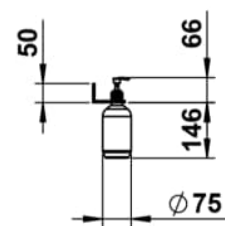

ASSIST

Shelf 225 mm, aluminium, 3 lotion dispenser cutouts, including fixing set, 3 plastic bottles

DIMENSIONS

Length	257 mm
Width	101 mm
Height	196 mm

COLOURS AND FINISHES

268 White matt

#option

000 - standard option

Commodity Code/Import Code Number for Foreign Trad : 73249000

Material : Wood

Shape : Rectangular

Installation type : Wall-mounted

Net weight (kg) : 0.6

TECHNICAL DRAWINGS

ASSIST

ASSIST is more than just a functional accessory – it is an architectural statement. With its floating lightness and uncompromising linearity, ASSIST introduces a new dimension of design into the bathroom. The shelves provide space for everyday essentials without creating visual clutter. Whether in private bathrooms or high-end commercial spaces, its understated design integrates seamlessly, allowing materials and forms to take center stage. ASSIST is the perfect addition to spaces that are not merely designed, but composed.