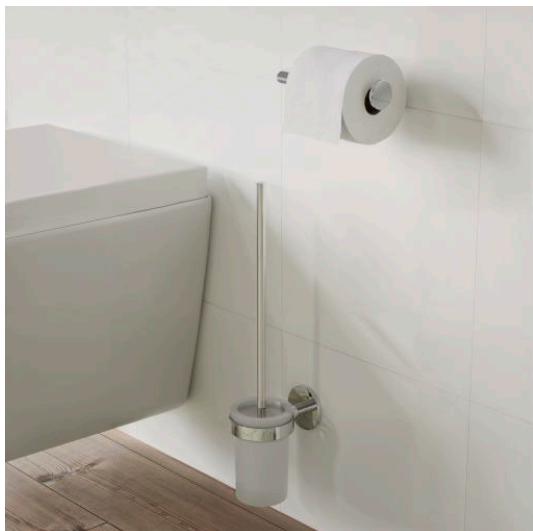

CANA

Toilet brush holder incl. toilet brush

DIMENSIONS

Length	76 mm
Width	110 mm
Height	383 mm

COLOURS AND FINISHES

■ 004 Chromed

Commodity Code/Import Code Number for Foreign Trad : 73249039

Net weight (kg) : 0.64

TECHNICAL DRAWINGS

CANA

Unlock the design potential of your bathroom by placing accessories precisely where you desire. CANA is a refreshingly simple yet profoundly functional collection, offering straightforward, unadorned products that appeal to a desire for simplicity. Perfect for the modern nomad, CANA accessories can be effortlessly uninstalled, allowing you to bring a piece of home with you, no matter where life takes you.