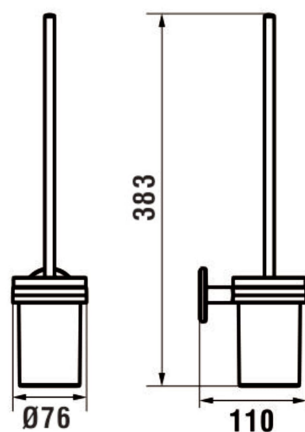

TECHNICAL DRAWINGS