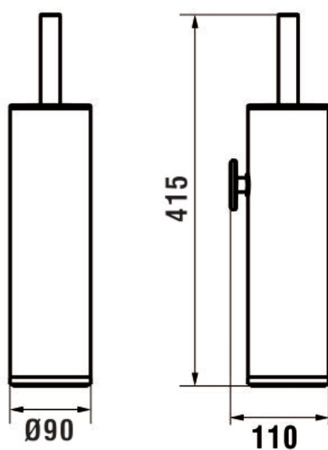

#### DIMENSIONS

Length	90 mm
Width	110 mm
Height	415 mm

#### COLOURS AND FINISHES

■ 004 Chromed

Commodity Code/Import Code Number for Foreign Trad : 73249039

Net weight (kg) : 1.17

#### TECHNICAL DRAWINGS