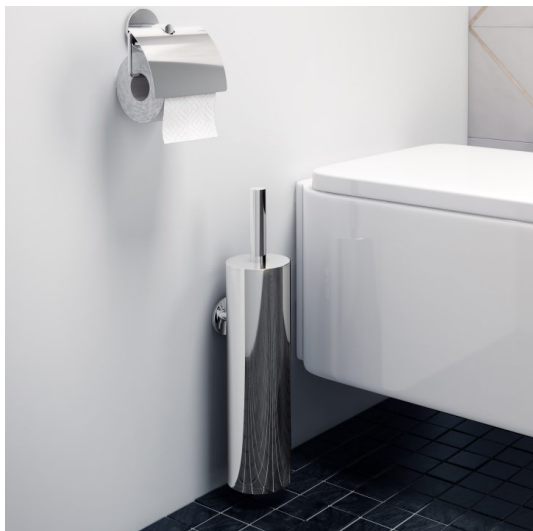

### Toilet brush holder incl. toilet brush

#### DIMENSIONS

Length	90 mm
Width	110 mm
Height	415 mm

## CANA

Unlock the design potential of your bathroom by placing accessories precisely where you desire. CANA is a refreshingly simple yet profoundly functional collection, offering straightforward, unadorned products that appeal to a desire for simplicity. Perfect for the modern nomad, CANA accessories can be effortlessly uninstalled, allowing you to bring a piece of home with you, no matter where life takes you.