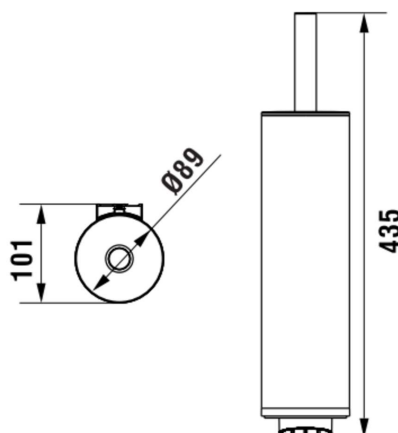

#### DIMENSIONS

|        |        |
|--------|--------|
| Length | 91 mm  |
| Width  | 101 mm |
| Height | 435 mm |

#### COLOURS AND FINISHES

■ 004 Chromed

Commodity Code/Import Code Number for Foreign Trad : 96039091

Net weight (kg) : 1.2

#### TECHNICAL DRAWINGS