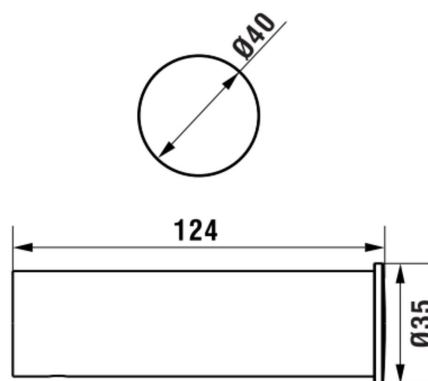

NIXIE

Toilet roll holder without cover

DIMENSIONS

Length	40 mm
Width	124 mm
Height	40 mm

COLOURS AND FINISHES

■	004 Chromed
---	-------------

Net weight (kg) : 0.38

TECHNICAL DRAWINGS