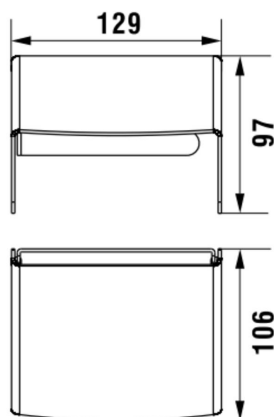

NIXIE

Toilet roll holder with cover

DIMENSIONS

Length	129 mm
Width	106 mm
Height	97 mm

COLOURS AND FINISHES

■	004 Chromed
---	-------------

Net weight (kg) : 0.5

TECHNICAL DRAWINGS