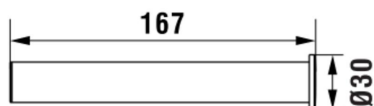

NIXIE

Toilet roll holder without cover

DIMENSIONS

Length	167 mm
Width	84 mm
Height	30 mm

COLOURS AND FINISHES

■ 004 Chromed

Net weight (kg) : 0.22

TECHNICAL DRAWINGS