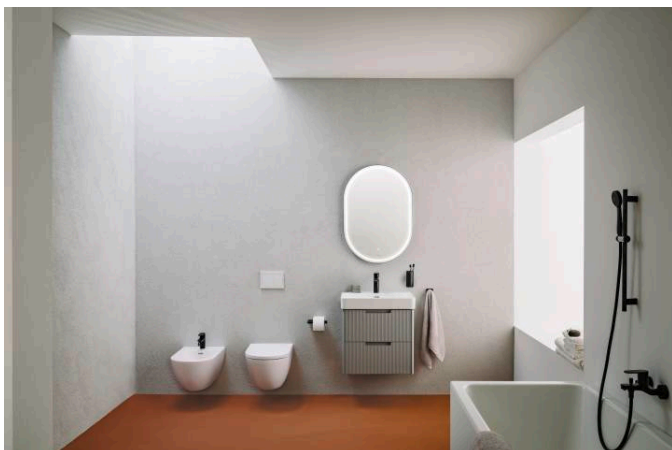

NIXIE

Toilet roll holder without cover

DIMENSIONS

Length	167 mm
Width	84 mm
Height	30 mm

COLOURS AND FINISHES

■ 004 Chromed

Net weight (kg) : 0.22

TECHNICAL DRAWINGS

NIXIE

The dramatic interplay of contrasting colours transcends the bathroom. Designers are free to create striking, contrast-rich spaces or serene, monochromatic environments with the NIXIE Collection of accessories in Black and White Matt, as well as a classic Chrome finish. The collection presents a minimalist aesthetic that captures the essence of modern sophistication in a comprehensive suite of practical accessories designed to provide contemporary finishing touches to any bathroom.