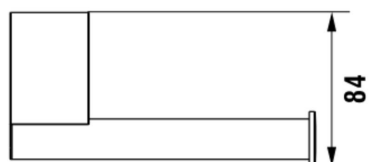

NIXIE

Toilet roll holder without cover

DIMENSIONS

Length	167 mm
Width	84 mm
Height	30 mm

COLOURS AND FINISHES

■ 004 Chromed

Net weight (kg) : 0.22

TECHNICAL DRAWINGS