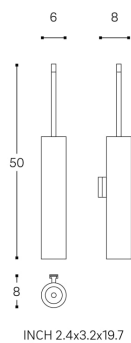

#### DIMENSIONS

Length	62 mm
Width	82 mm
Height	484 mm

#### COLOURS AND FINISHES

■ 004 Chromed

Commodity Code/Import Code Number for Foreign Trad : 96039090

Net weight (kg) : 0.93

#### TECHNICAL DRAWINGS